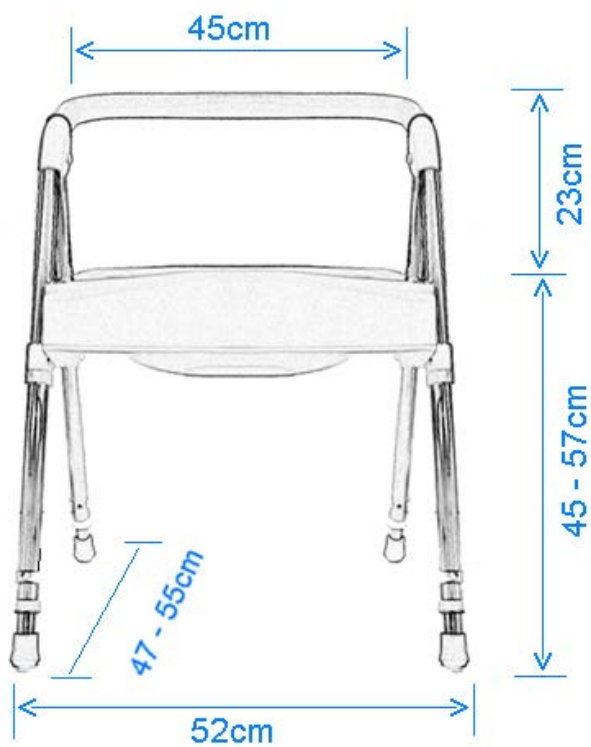

PRODUCT DRAWING

Description: **Voyager Folding Commode / Shower Chair**Code: **6239**

PRODUCT DRAWING

Description: **Voyager Folding Commode / Shower Chair**Code: **6239**

Product weight	4.75 kg. (shipping weight: 5.75 kg.)
Maximum user weight	125 kg.