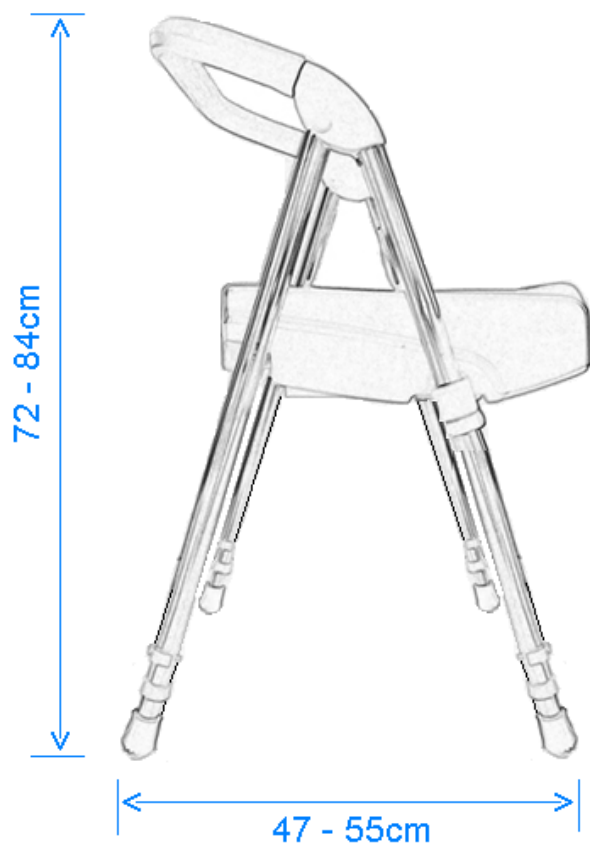

PRODUCT DRAWING

Description: **Voyager Folding Commode / Shower Chair**Code: **6239**

PRODUCT DRAWING

Description: **Voyager Folding Commode / Shower Chair**Code: **6239**

Product weight	4.75 kg. (shipping weight: 5.75 kg.)
Maximum user weight	125 kg.