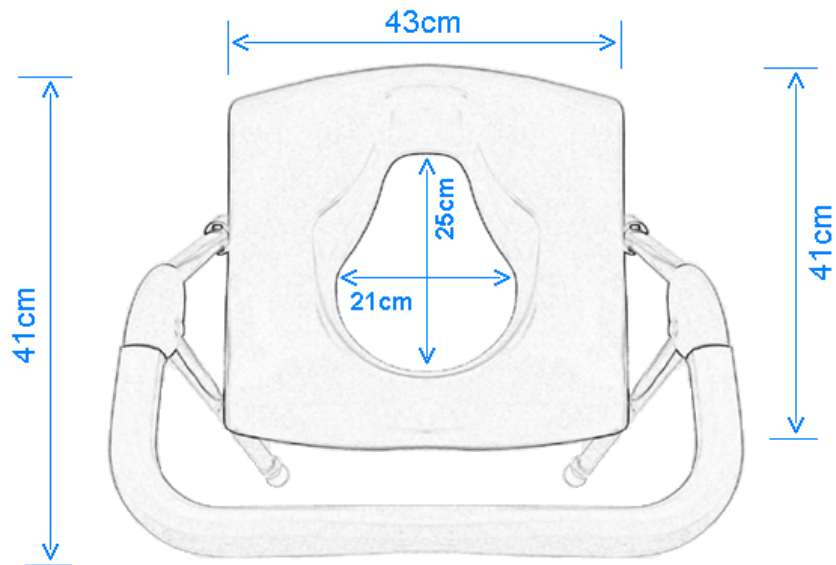

PRODUCT DRAWING

Description: **Voyager Folding Commode / Shower Chair**Code: **6239**

PRODUCT DRAWING

Description: **Voyager Folding Commode / Shower Chair**Code: **6239**

Product weight	4.75 kg. (shipping weight: 5.75 kg.)
Maximum user weight	125 kg.