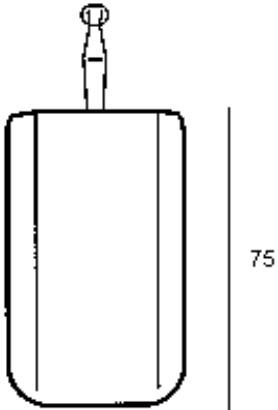

PRODUCT DRAWING

Description: **Silva Bed Raiser**Code: **5517**

**Figure 1****Figure 2**

5/16" WHITWORTH / 7/16" SPINDLE

Product weight	n/a
Maximum user weight	380 kg. (per set of four)