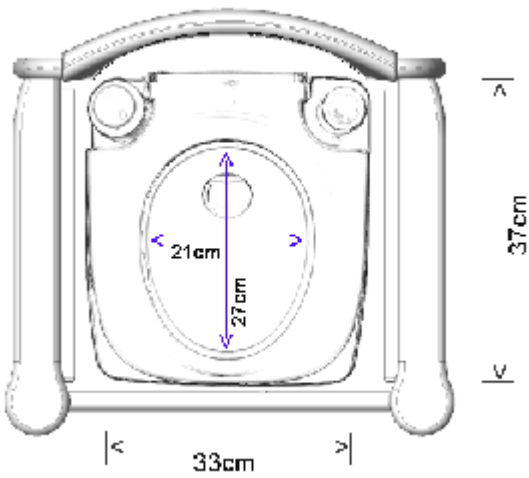

PRODUCT DRAWING

Description: **Royale Flushing Commode**

Code: **55001**

Toilet bowl is approximately 15cm deep.

Product weight	21.7-kg. (shipping weight: 25-kg)
Maximum user weight	190 kg.