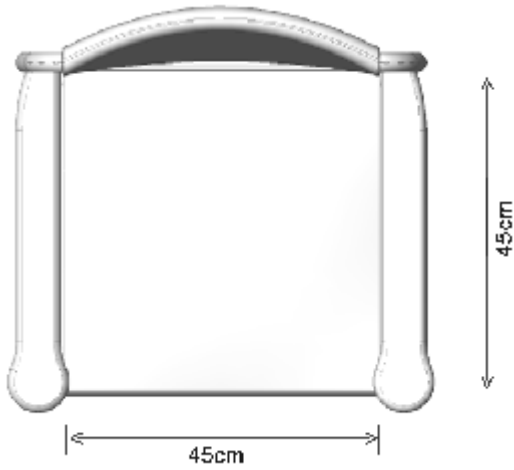

PRODUCT DRAWING

Description: **Royale Flushing Commode**

Code: **55001**

Toilet bowl is approximately 15cm deep.

Product weight	21.7-kg. (shipping weight: 25-kg)
Maximum user weight	190 kg.