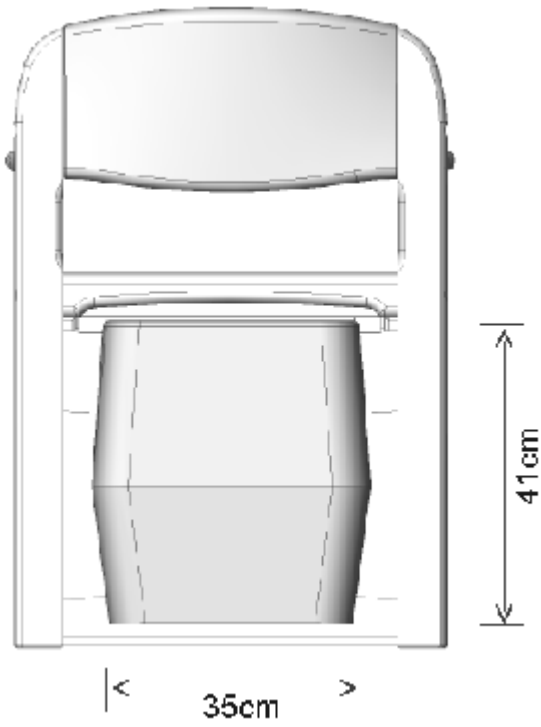

PRODUCT DRAWING

Description: **Royale Flushing Commode**

Code: **55001**

Toilet bowl is approximately 15cm deep.

Product weight	21.7-kg. (shipping weight: 25-kg)
Maximum user weight	190 kg.