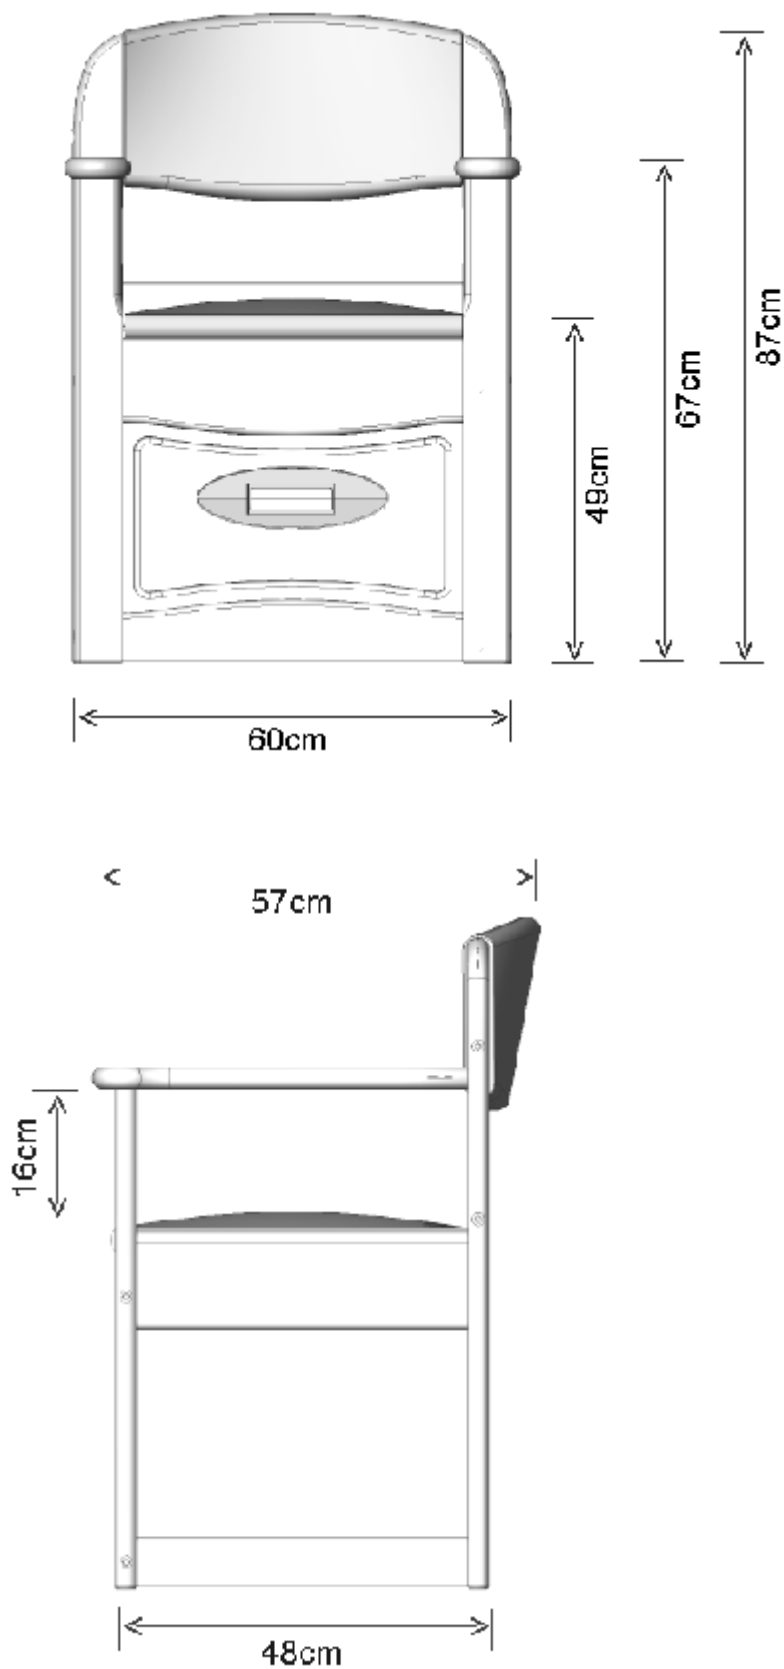

PRODUCT DRAWING

Description: **Royale Flushing Commode**

Code: **55001**

Toilet bowl is approximately 15cm deep.

Product weight	21.7-kg. (shipping weight: 25-kg)
Maximum user weight	190 kg.