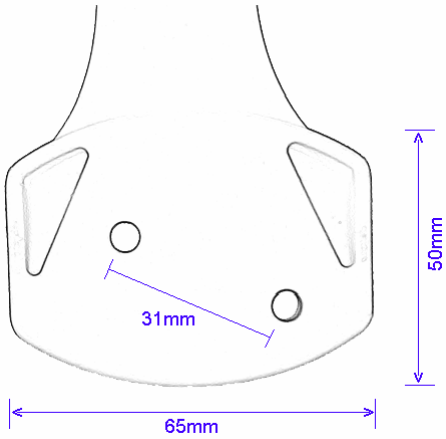

PRODUCT DRAWING

Description: **Prima Grab Rail – All variants**

Part: 6509

Part: 6510

Part: 6511

Part: 6512

PRODUCT DRAWING

Description: **Prima Grab Rail – All variants**

Product weight:

| | |
|------------|-------------------------------------|
| Part: 6509 | 0.225-kg. (shipping weight: *****) |
| Part: 6510 | 0.290-kg. (shipping weight: *****) |
| Part: 6511 | 0.315kg. (shipping weight: *****) |
| Part: 6512 | 0.410kg. (shipping weight: *****) |

Maximum user weight: 160 kg.

Material: Polypropylene