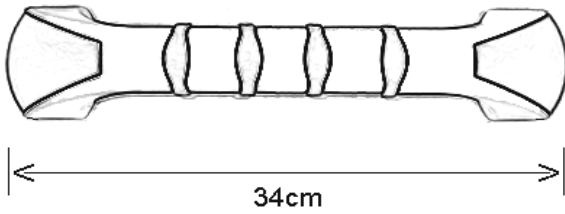

PRODUCT DRAWING

Description: **Prima Grab Rail – All variants**

Part: 6509

Part: 6510

Part: 6511

Part: 6512

PRODUCT DRAWING

Description: **Prima Grab Rail – All variants**

Product weight:

| | |
|------------|-------------------------------------|
| Part: 6509 | 0.225-kg. (shipping weight: *****) |
| Part: 6510 | 0.290-kg. (shipping weight: *****) |
| Part: 6511 | 0.315kg. (shipping weight: *****) |
| Part: 6512 | 0.410kg. (shipping weight: *****) |

Maximum user weight: 160 kg.

Material: Polypropylene