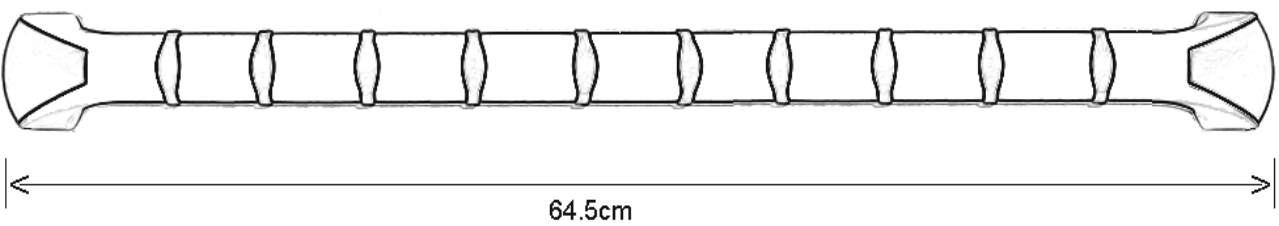

PRODUCT DRAWING

Description: **Prima Grab Rail – All variants**

Part: 6509

Part: 6510

Part: 6511

Part: 6512

PRODUCT DRAWING

Description: **Prima Grab Rail – All variants**

Product weight:

| | |
|------------|-------------------------------------|
| Part: 6509 | 0.225-kg. (shipping weight: *****) |
| Part: 6510 | 0.290-kg. (shipping weight: *****) |
| Part: 6511 | 0.315kg. (shipping weight: *****) |
| Part: 6512 | 0.410kg. (shipping weight: *****) |

Maximum user weight: 160 kg.

Material: Polypropylene