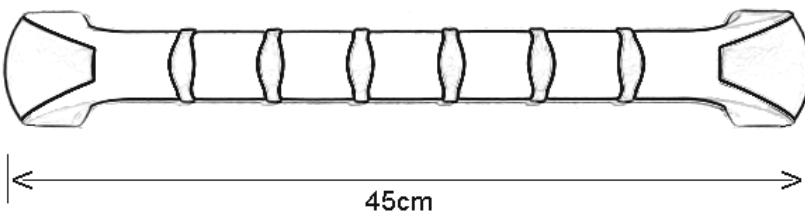

PRODUCT DRAWING

Description: **Prima Grab Rail – All variants**

Part: 6509

Part: 6510

Part: 6511

Part: 6512

PRODUCT DRAWING

Description: **Prima Grab Rail – All variants**

Product weight:

| | |
|------------|-------------------------------------|
| Part: 6509 | 0.225-kg. (shipping weight: *****) |
| Part: 6510 | 0.290-kg. (shipping weight: *****) |
| Part: 6511 | 0.315kg. (shipping weight: *****) |
| Part: 6512 | 0.410kg. (shipping weight: *****) |

Maximum user weight: 160 kg.

Material: Polypropylene