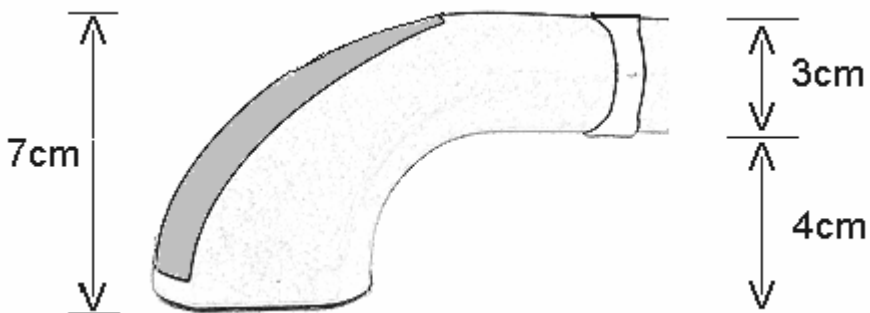

PRODUCT DRAWING

Description: **Prima Grab Rail – All variants**

Part: 6509

Part: 6510

Part: 6511

Part: 6512

PRODUCT DRAWING

Description: **Prima Grab Rail – All variants**

Product weight:

| | |
|------------|-------------------------------------|
| Part: 6509 | 0.225-kg. (shipping weight: *****) |
| Part: 6510 | 0.290-kg. (shipping weight: *****) |
| Part: 6511 | 0.315kg. (shipping weight: *****) |
| Part: 6512 | 0.410kg. (shipping weight: *****) |

Maximum user weight: 160 kg.

Material: Polypropylene