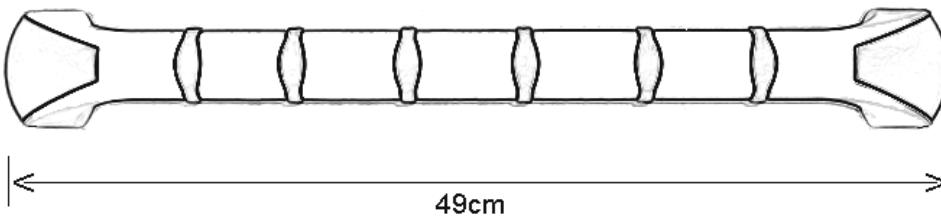

PRODUCT DRAWING

Description: **Prima Grab Rail – All variants**

Part: 6509

Part: 6510

Part: 6511

Part: 6512

PRODUCT DRAWING

Description: **Prima Grab Rail – All variants**

Product weight:

| | |
|------------|-------------------------------------|
| Part: 6509 | 0.225-kg. (shipping weight: *****) |
| Part: 6510 | 0.290-kg. (shipping weight: *****) |
| Part: 6511 | 0.315kg. (shipping weight: *****) |
| Part: 6512 | 0.410kg. (shipping weight: *****) |

Maximum user weight: 160 kg.

Material: Polypropylene