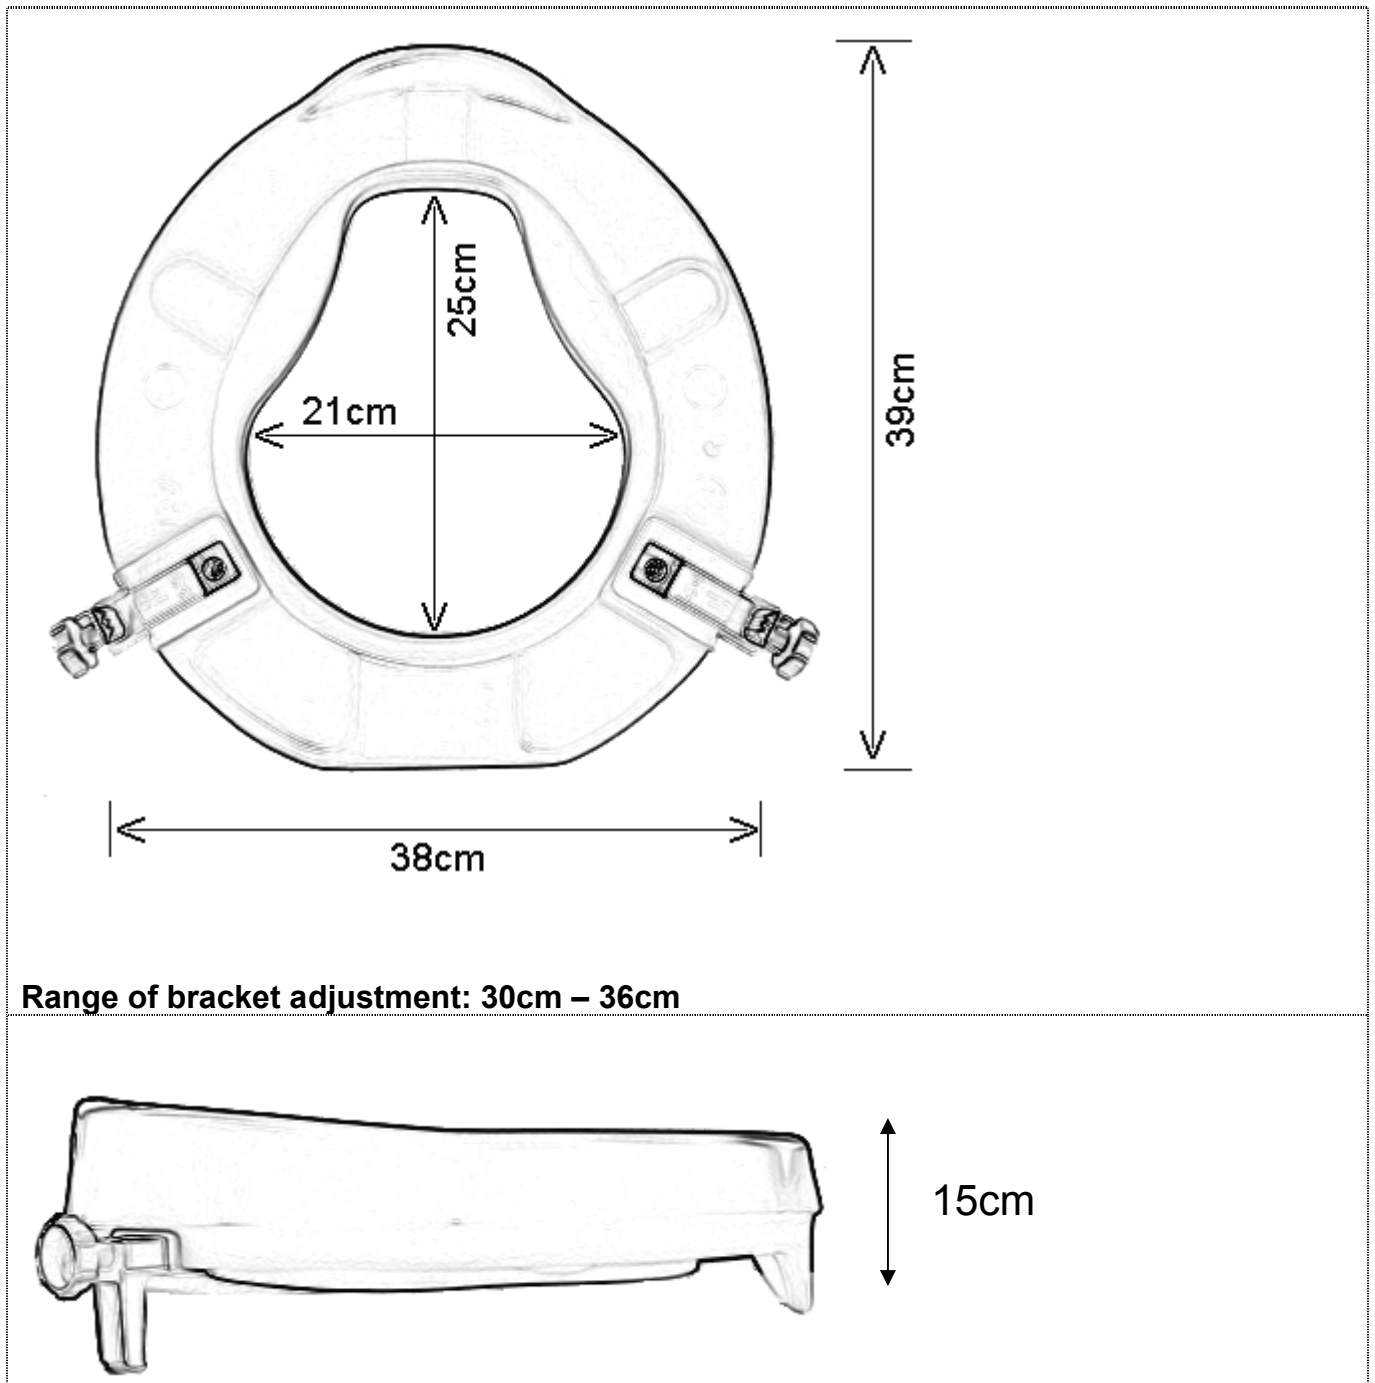

PRODUCT DRAWINGDescription: **Derby Prima Raised Toilet Seat 15cm Super**Code: **60907, 60916****Range of bracket adjustment: 30cm – 36cm**

Product weight	1.9-kg. (shipping weight: 2.3-kg.)
Maximum user weight	190 kg.