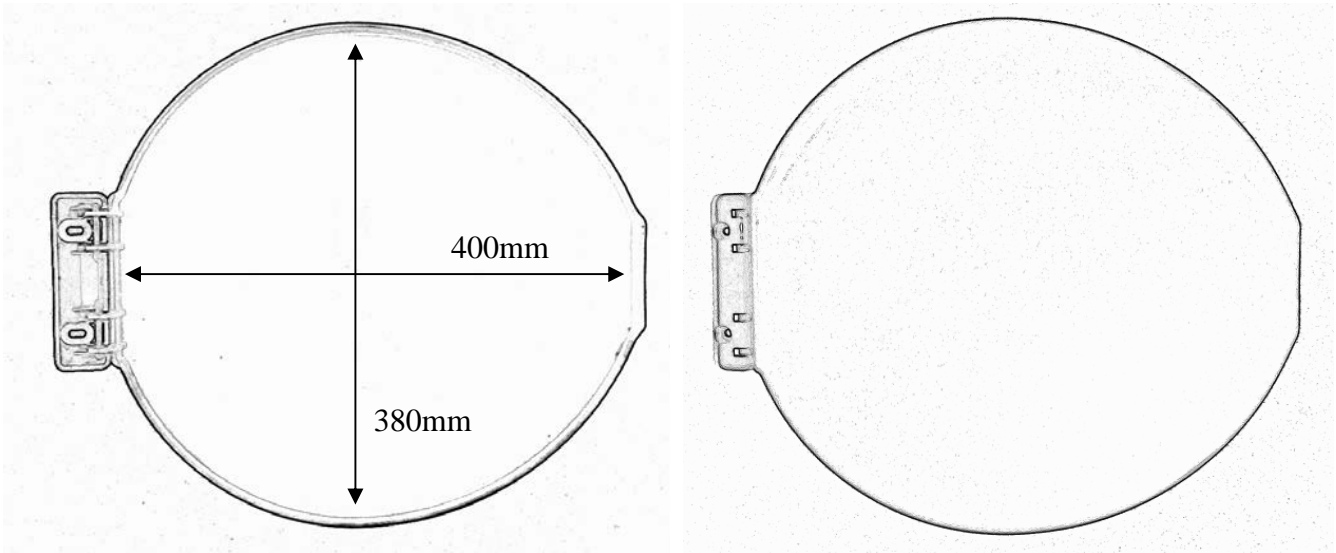

## PRODUCT DRAWING

---

Description: **Prima Raised Toilet Seat - 5cm**

Code: **60912 & 60914**

---

Brackets adjust to suit toilet bowls between 315mm minimum to 370mm maximum width.

Product weight	5cm 0.7 kg (shipping weight: 1.1 kg.) 10cm 1.0 kg (shipping weight: 1.4 kg.)
Maximum user weight	190 kg.

### Lid Specification

Weight:	0.5 kg
Maximum user weight:	190 kg.
Material:	White ABS Plastic
Fittings:	2 Self Tapping Screws.

**Note:** This lid is designed to fit the Prima range of raised toilet seats.