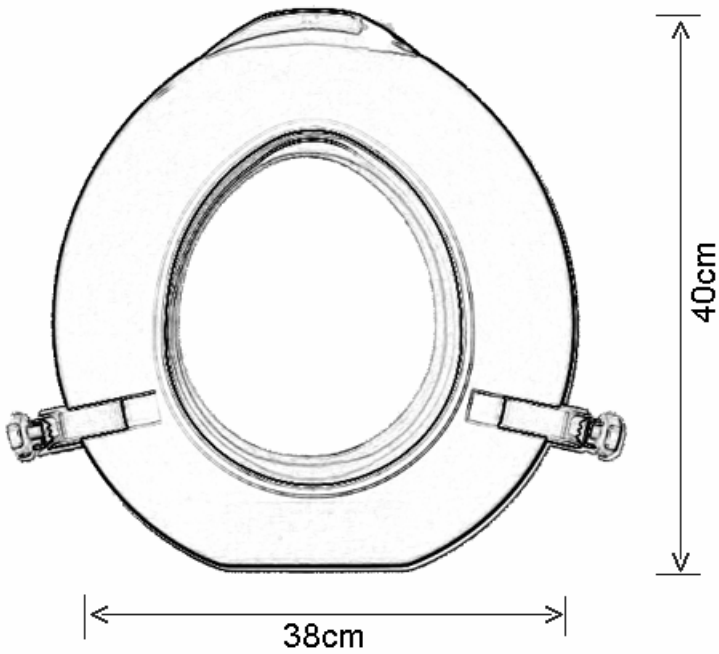

## PRODUCT DRAWING

---

Description: **Prima Raised Toilet Seat - 5cm**

Code: **60912 & 60914**

---

Brackets adjust to suit toilet bowls between 315mm minimum to 370mm maximum width.

Product weight	5cm 0.7 kg (shipping weight: 1.1 kg.) 10cm 1.0 kg (shipping weight: 1.4 kg.)
Maximum user weight	190 kg.

### Lid Specification

Weight:	0.5 kg
Maximum user weight:	190 kg.
Material:	White ABS Plastic
Fittings:	2 Self Tapping Screws.

**Note:** This lid is designed to fit the Prima range of raised toilet seats.