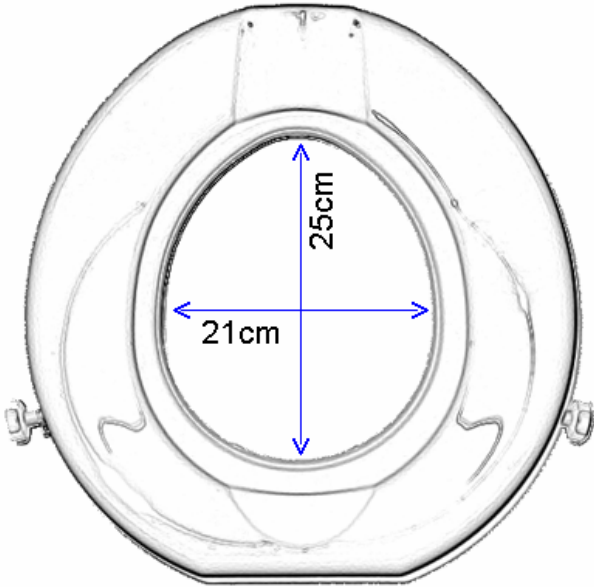

## PRODUCT DRAWING

---

Description: **Prima Raised Toilet Seat - 5cm**

Code: **60912 & 60914**

---

Brackets adjust to suit toilet bowls between 315mm minimum to 370mm maximum width.

Product weight	5cm 0.7 kg (shipping weight: 1.1 kg.) 10cm 1.0 kg (shipping weight: 1.4 kg.)
Maximum user weight	190 kg.

### Lid Specification

Weight:	0.5 kg
Maximum user weight:	190 kg.
Material:	White ABS Plastic
Fittings:	2 Self Tapping Screws.

**Note:** This lid is designed to fit the Prima range of raised toilet seats.