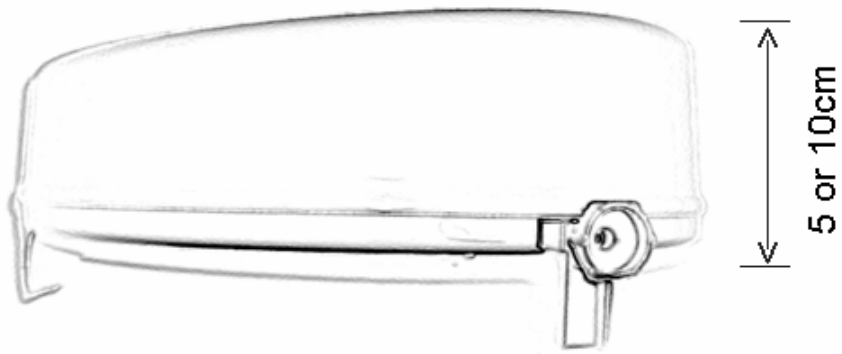

## PRODUCT DRAWING

---

Description: **Prima Raised Toilet Seat - 5cm**

Code: **60912 & 60914**

---

Brackets adjust to suit toilet bowls between 315mm minimum to 370mm maximum width.

Product weight	5cm 0.7 kg (shipping weight: 1.1 kg.) 10cm 1.0 kg (shipping weight: 1.4 kg.)
Maximum user weight	190 kg.

### Lid Specification

Weight:	0.5 kg
Maximum user weight:	190 kg.
Material:	White ABS Plastic
Fittings:	2 Self Tapping Screws.

**Note:** This lid is designed to fit the Prima range of raised toilet seats.