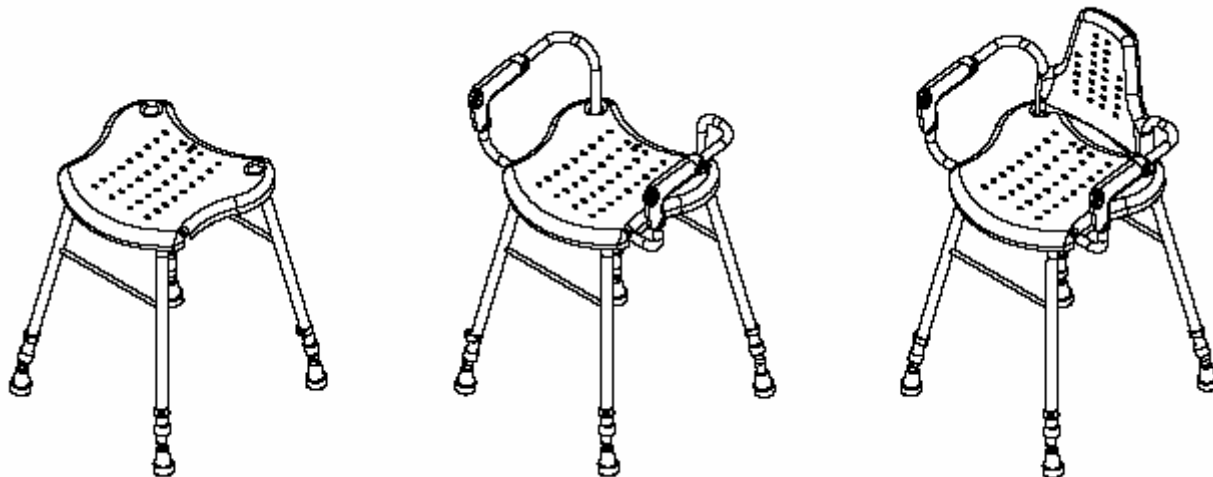

PRODUCT DRAWING

Description: Prima Modular Perching / Shower Stool

Code: 66160, 66161, 66162, 66163, 66170, 66171, 66172, 66173

Height Adjustment	810mm to 930mm
Overall Width (with arms)	540mm
Foot Print	420 x 470 to 480 x 530mm (depending on adjustable leg height)
Seat Height Adjustment	510mm to 640mm
Seat Width	350mm
Seat Depth	310mm
Product Weight	Stool: - kg Chair: 2.6- kg
Shipping Weight	-kg
Max User Weight	190kg