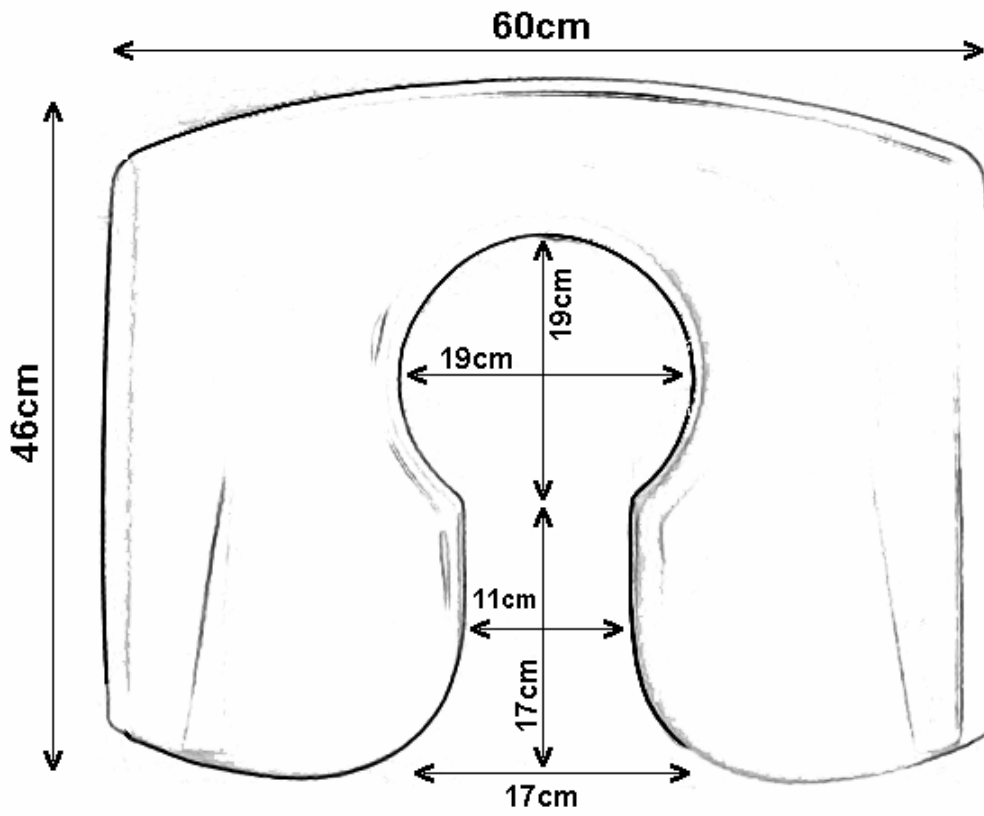

# PRODUCT DRAWING

Description: Prima Multi-Frame Surround With Toilet Seat / Shower Seat

Code: 65233, 65244, 65255

Toilet Seat

Shower Seat

Product weight	6.1-kg. (shipping weight: 8.7-kg.
Maximum user weight	190 kg.