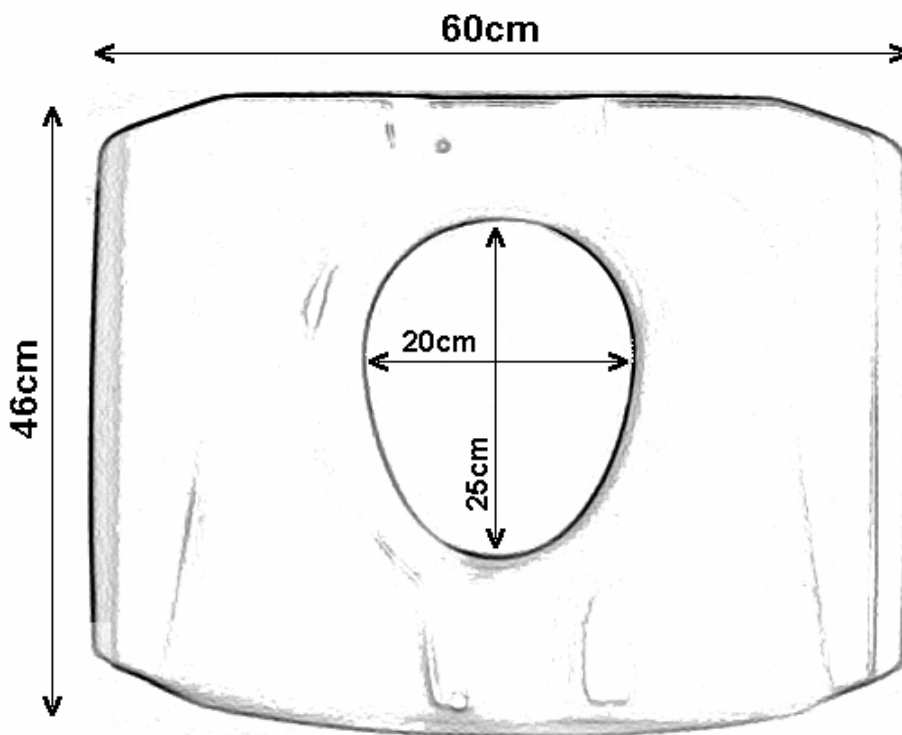

# PRODUCT DRAWING

Description: Prima Multi-Frame Surround With Toilet Seat / Shower Seat

Code: 65233, 65244, 65255

Toilet Seat

Shower Seat

Product weight	6.1-kg. (shipping weight: 8.7-kg.
Maximum user weight	190 kg.