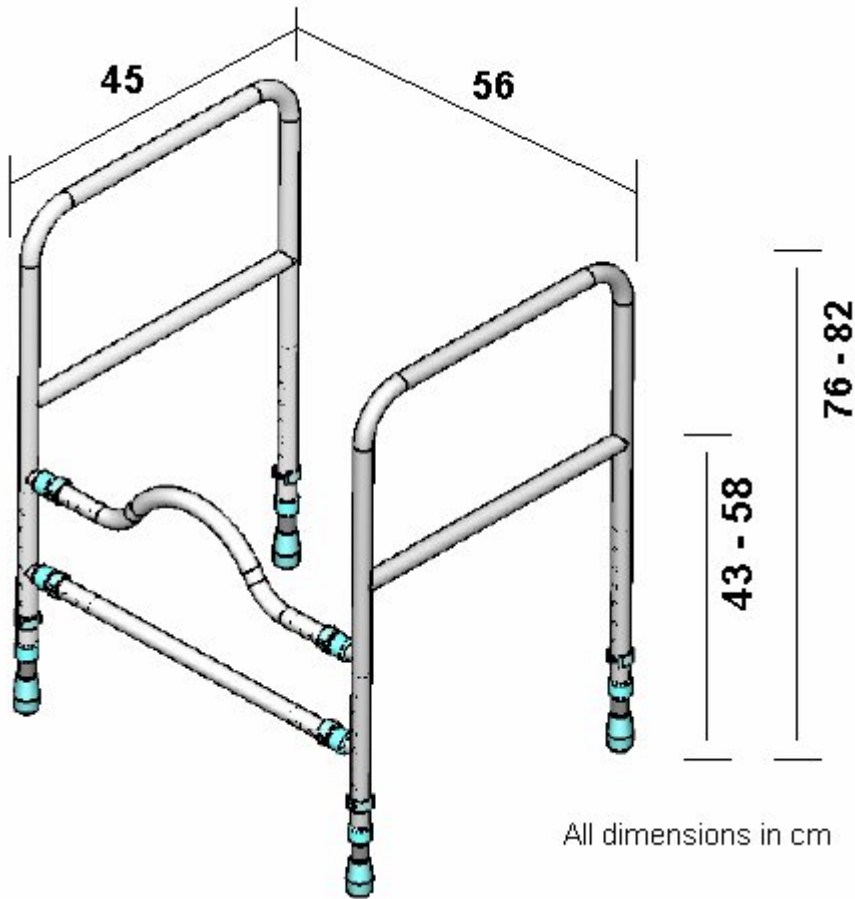

# PRODUCT DRAWING

Description: Prima Multi-Frame Surround With Toilet Seat / Shower Seat

Code: 65233, 65244, 65255

Toilet Seat

Shower Seat

Product weight	6.1-kg. (shipping weight: 8.7-kg.
Maximum user weight	190 kg.