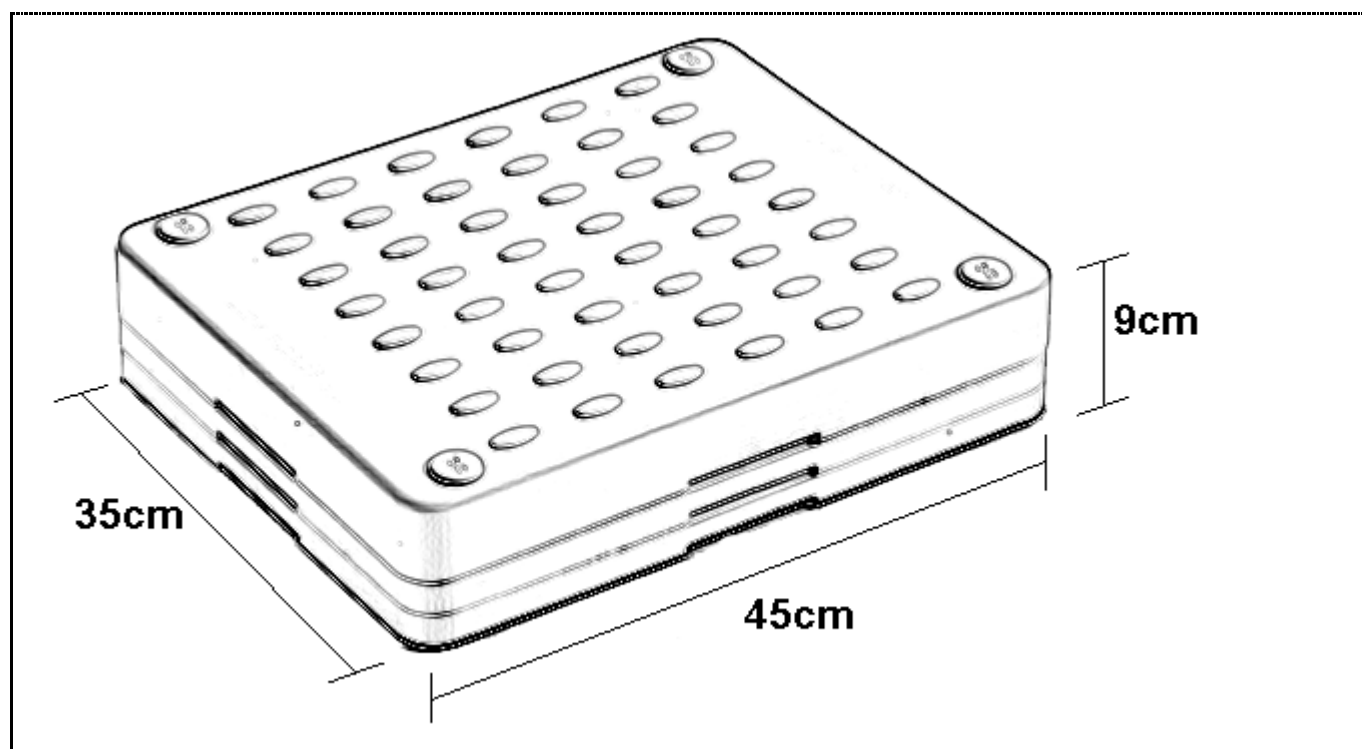

**PRODUCT DRAWING**Description: **Prima Bath Step**Code: **62920**

Product weight	2.0-kg. (shipping weight: 2.5-kg.)
Maximum user weight	318-kg.