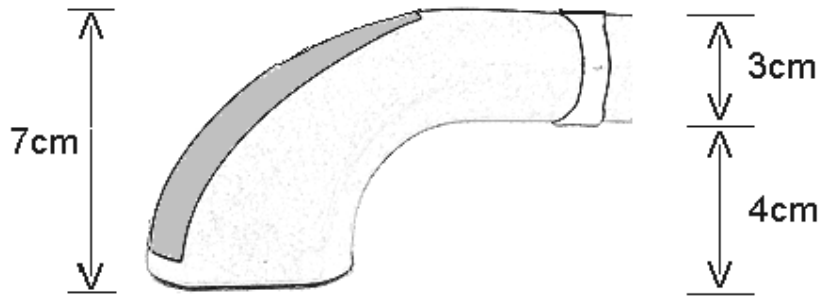

PRODUCT DRAWING

Description: **Prima Angled Grab Rail – All variants**

Part: 6507

Part: 6508

PRODUCT DRAWING

Description: **Prima Grab Rail – All variants**

Product weight:

Part: 6507 0.240kg. (shipping weight: *****)

Part: 6508 0.330kg. (shipping weight: *****)

Maximum user weight: 160 kg.

Material: Polypropylene