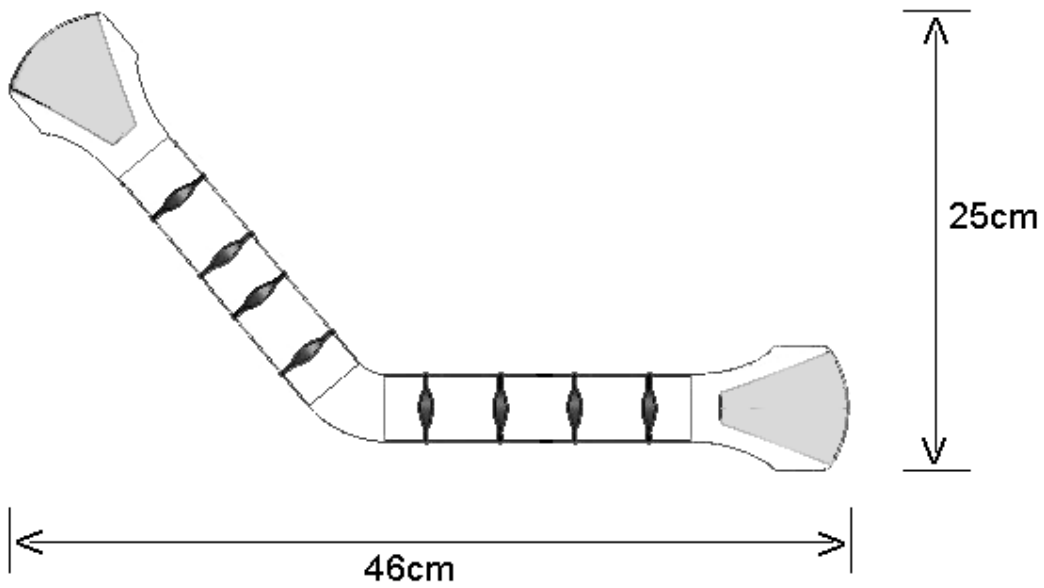

PRODUCT DRAWING

Description: **Prima Angled Grab Rail – All variants**

Part: 6507

Part: 6508

PRODUCT DRAWING

Description: **Prima Grab Rail – All variants**

Product weight:

Part: 6507 0.240kg. (shipping weight: *****)

Part: 6508 0.330kg. (shipping weight: *****)

Maximum user weight: 160 kg.

Material: Polypropylene