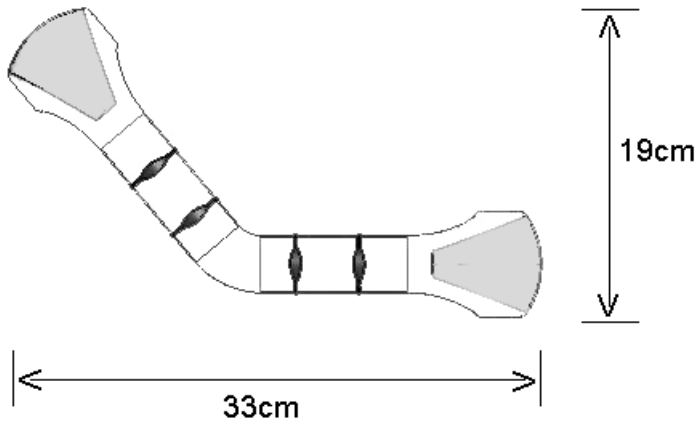

PRODUCT DRAWING

Description: **Prima Angled Grab Rail – All variants**

Part: 6507

Part: 6508

PRODUCT DRAWING

Description: **Prima Grab Rail – All variants**

Product weight:

Part: 6507 0.240kg. (shipping weight: *****)

Part: 6508 0.330kg. (shipping weight: *****)

Maximum user weight: 160 kg.

Material: Polypropylene