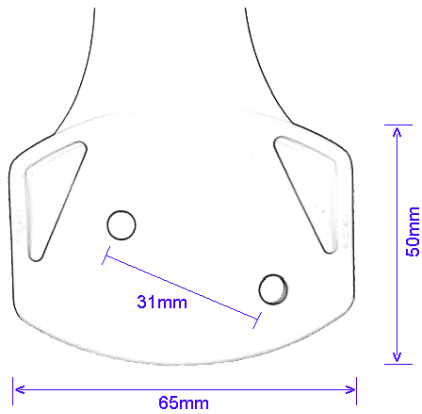

PRODUCT DRAWING

Description: **Prima Angled Grab Rail – All variants**

Part: 6507

Part: 6508

PRODUCT DRAWING

Description: **Prima Grab Rail – All variants**

Product weight:

Part: 6507 0.240kg. (shipping weight: *****)

Part: 6508 0.330kg. (shipping weight: *****)

Maximum user weight: 160 kg.

Material: Polypropylene