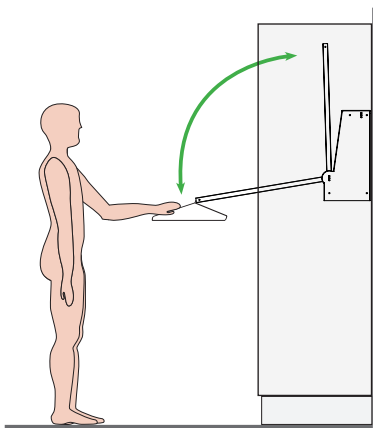

- ✓ *Simply fitted in wardrobe*
- ✓ *Lowers clothes out of the wardrobe to within comfortable reach of a seated person*
- ✓ *Fits wardrobes measuring 60 - 120 cm*

FUNCTION

COATLIFT lowers the clothes rail in a curved movement down to a comfortable position.

	Cabinet width (cm)	Width (cm)	Art. no.
	COATLIFT 717 incl. cable hand control		
	60,0 - 70,0	56,0 - 66,8	717-06063
	80,0 - 120,0	76,0 - 116,8	717-08063
	COATLIFT 717 incl. remote control		
	60,0 - 70,0	56,0 - 66,8	717-06062
	80,0 - 120,0	76,0 - 116,8	717-08062

Cable hand control

Remote control

TECHNICAL SPECIFICATIONS

230 V ~ 50 Hz 230 VA

6.9 cm / sec.

82 cm

20 kg

PLANNING

When planning, note the following points:

- The COATLIFT is available in two adjustable widths, 56 - 66.8 cm or 76 - 116.8 cm.
- Electrical connection to be located in the cabinet or close to it.

INSTALLATION