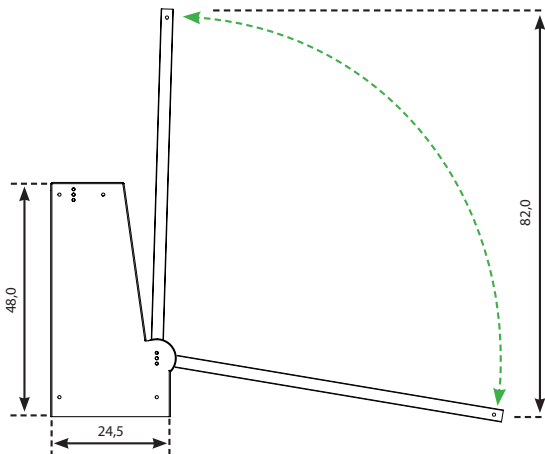

	Cabinet width (cm)	Width (cm)	Art. no.
	COATLIFT 717 incl. cable hand control		
	60,0 - 70,0	56,0 - 66,8	717-06063
	80,0 - 120,0	76,0 - 116,8	717-08063
	COATLIFT 717 incl. remote control		
	60,0 - 70,0	56,0 - 66,8	717-06062
	80,0 - 120,0	76,0 - 116,8	717-08062

Cable hand control

Remote control

TECHNICAL SPECIFICATIONS

230 V ~ 50 Hz 230 VA

6.9 cm / sec.

82 cm

20 kg

PLANNING

When planning, note the following points:

- The COATLIFT is available in two adjustable widths, 56 - 66.8 cm or 76 - 116.8 cm.
- Electrical connection to be located in the cabinet or close to it.

INSTALLATION