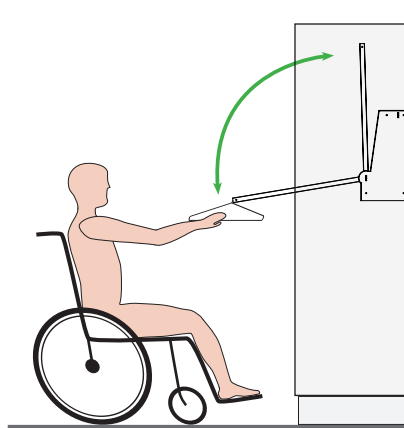

- ✓ *Simply fitted in wardrobe*
- ✓ *Lowers clothes out of the wardrobe to within comfortable reach of a seated person*
- ✓ *Fits wardrobes measuring 60 - 120 cm*

FUNCTION

COATLIFT lowers the clothes rail in a curved movement down to a comfortable position.

	Cabinet width (cm)	Width (cm)	Art. no.
	COATLIFT 717 incl. cable hand control		
	60,0 - 70,0	56,0 - 66,8	717-06063
	80,0 - 120,0	76,0 - 116,8	717-08063
	COATLIFT 717 incl. remote control		
	60,0 - 70,0	56,0 - 66,8	717-06062
	80,0 - 120,0	76,0 - 116,8	717-08062

Cable hand control

Remote control

TECHNICAL SPECIFICATIONS

230 V ~ 50 Hz 230 VA

6.9 cm / sec.

82 cm

20 kg

PLANNING

When planning, note the following points:

- The COATLIFT is available in two adjustable widths, 56 - 66.8 cm or 76 - 116.8 cm.
- Electrical connection to be located in the cabinet or close to it.

INSTALLATION