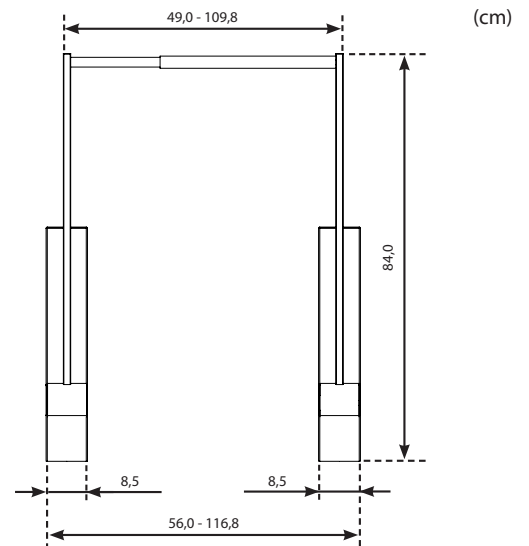

- ✓ *Simply fitted in wardrobe*
- ✓ *Lowers clothes out of the wardrobe to within comfortable reach of a seated person*
- ✓ *Fits wardrobes measuring 60 - 120 cm*

FUNCTION

COATLIFT lowers the clothes rail in a curved movement down to a comfortable position.

	Cabinet width (cm)	Width (cm)	Art. no.
	COATLIFT 717 incl. cable hand control		
	60,0 - 70,0	56,0 - 66,8	717-06063
	80,0 - 120,0	76,0 - 116,8	717-08063
	COATLIFT 717 incl. remote control		
	60,0 - 70,0	56,0 - 66,8	717-06062
	80,0 - 120,0	76,0 - 116,8	717-08062

Cable hand control

Remote control

TECHNICAL SPECIFICATIONS

230 V ~ 50 Hz 230 VA

6.9 cm / sec.

82 cm

20 kg

PLANNING

When planning, note the following points:

- The COATLIFT is available in two adjustable widths, 56 - 66.8 cm or 76 - 116.8 cm.
- Electrical connection to be located in the cabinet or close to it.

INSTALLATION