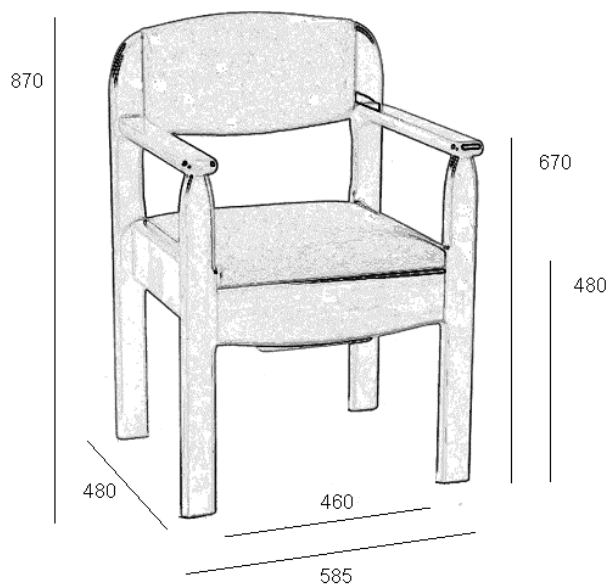

PRODUCT DRAWING

Description: **Royale Commode Chair**Code: **5505/A**

Note: Extra Wide Royale Commode Chair seat width is 53cm [21"]
Standard seat width is 46cm [18"]

Product weight	16.24 kg. (shipping weight assembled: 18.6 kg. / flat-pack: 17.8 kg.)
Maximum user weight	160 kg.