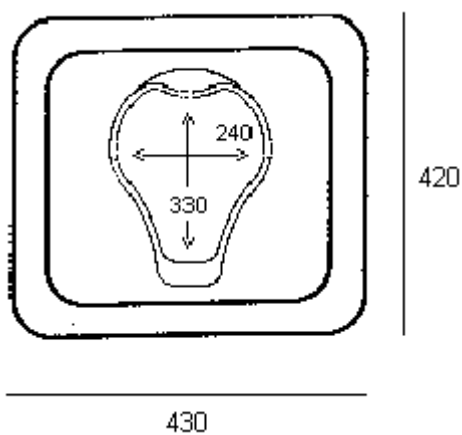

PRODUCT DRAWING

Description: **Royale Commode Chair**Code: **5505/A**

Note: Extra Wide Royale Commode Chair seat width is 53cm [21"]
Standard seat width is 46cm [18"]

Product weight	16.24 kg. (shipping weight assembled: 18.6 kg. / flat-pack: 17.8 kg.)
Maximum user weight	160 kg.