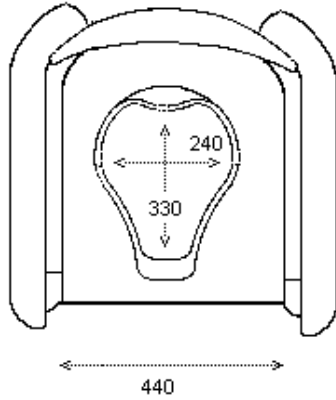

PRODUCT DRAWINGDescription: **Devon Commode Chair**Code: **5506**

All dimensions in mm

Product weight	8.4 kg. (shipping weight: 10.76 kg.)
Maximum user weight	160 kg.