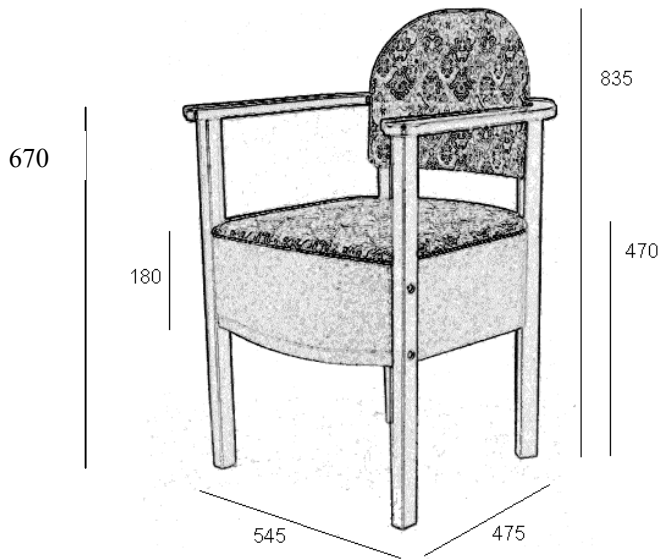

PRODUCT DRAWINGDescription: **Devon Commode Chair**Code: **5506**

All dimensions in mm

Product weight	8.4 kg. (shipping weight: 10.76 kg.)
Maximum user weight	160 kg.