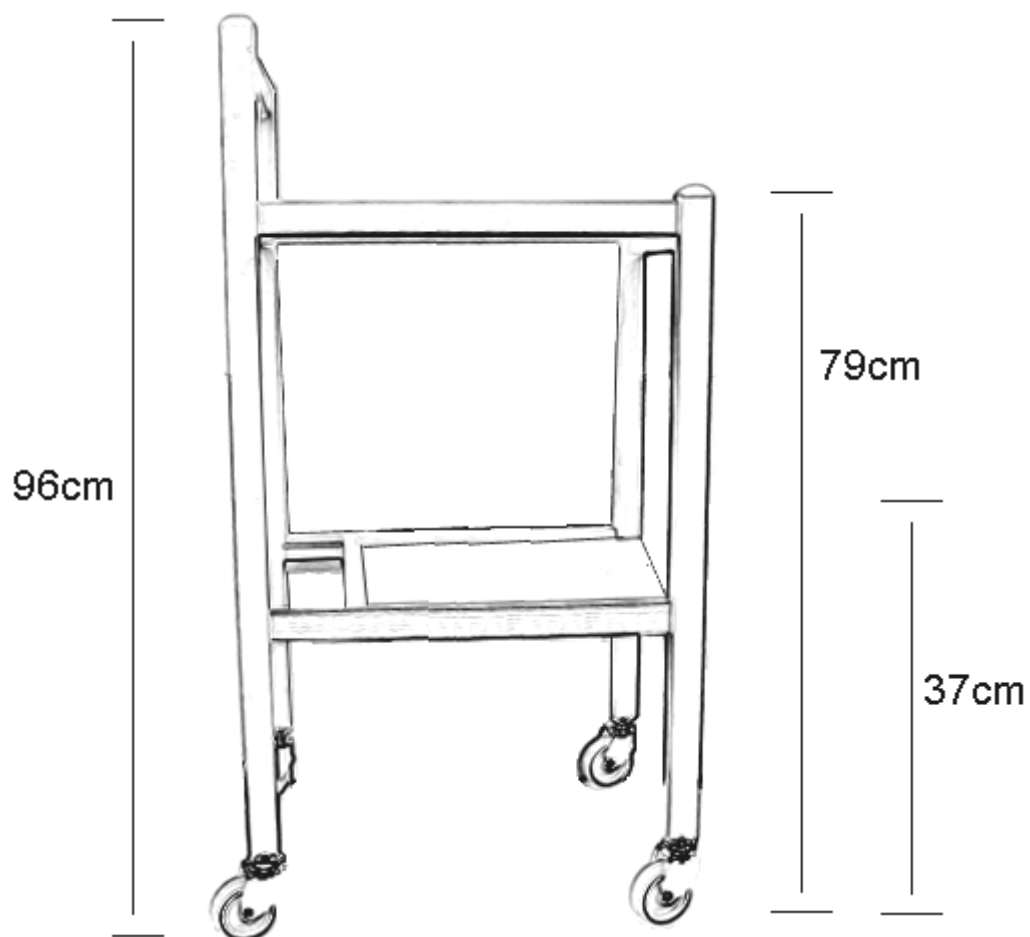

PRODUCT DRAWING

Description: **Derwent Trolley Walker - standard**Code: **5572**

Product weight:	5.9 kg. (shipping weight: 8.29 kg.)
Maximum carrying weight:	15 kg.
Material:	Beech wood