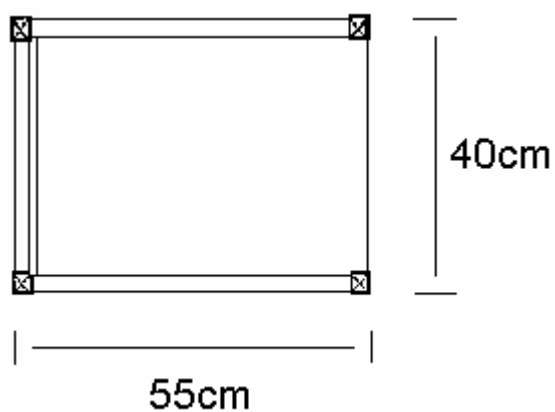

PRODUCT DRAWING

Description: **Derwent Trolley Walker - standard**Code: **5572**

Product weight:	5.9 kg. (shipping weight: 8.29 kg.)
Maximum carrying weight:	15 kg.
Material:	Beech wood