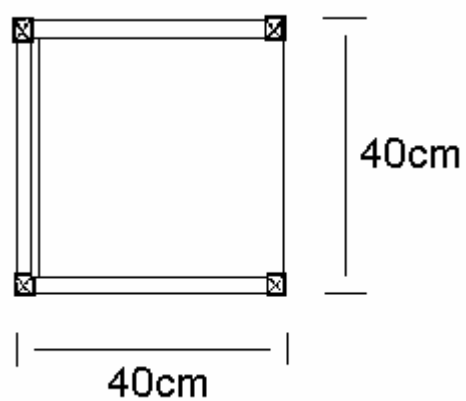

PRODUCT DRAWINGDescription: **Derwent Trolley Walker - compact**Code: **5573**

Product weight:	5.5 kg. (shipping weight: 7.25 kg.)
Maximum carrying weight:	15 kg.
Material:	Beech wood