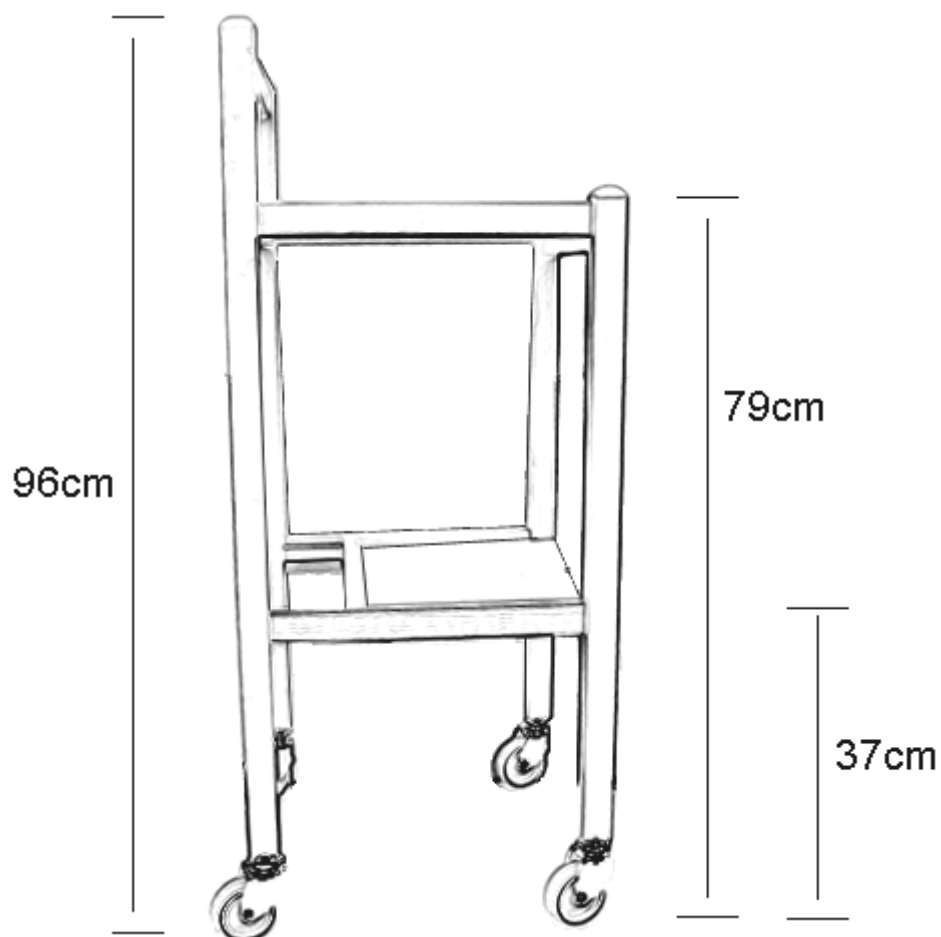

PRODUCT DRAWINGDescription: **Derwent Trolley Walker - compact**Code: **5573**

Product weight:	5.5 kg. (shipping weight: 7.25 kg.)
Maximum carrying weight:	15 kg.
Material:	Beech wood