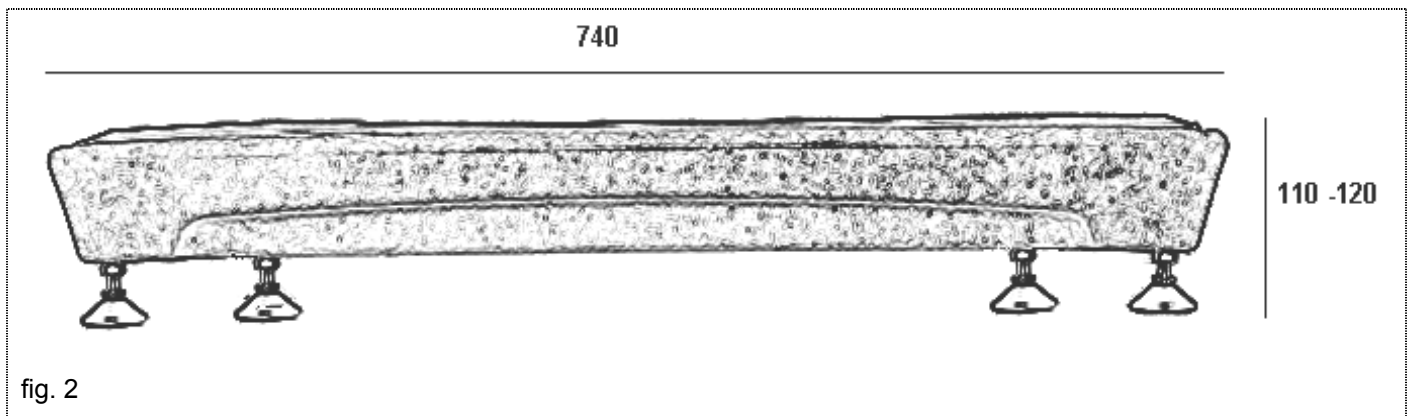

PRODUCT DRAWING

Description: **Derby Half Step**

Code: **66091**

fig. 3

Product weight	5.1-kg. (Shipping weight: 5.63-kg.)
Maximum user weight	190-kg.