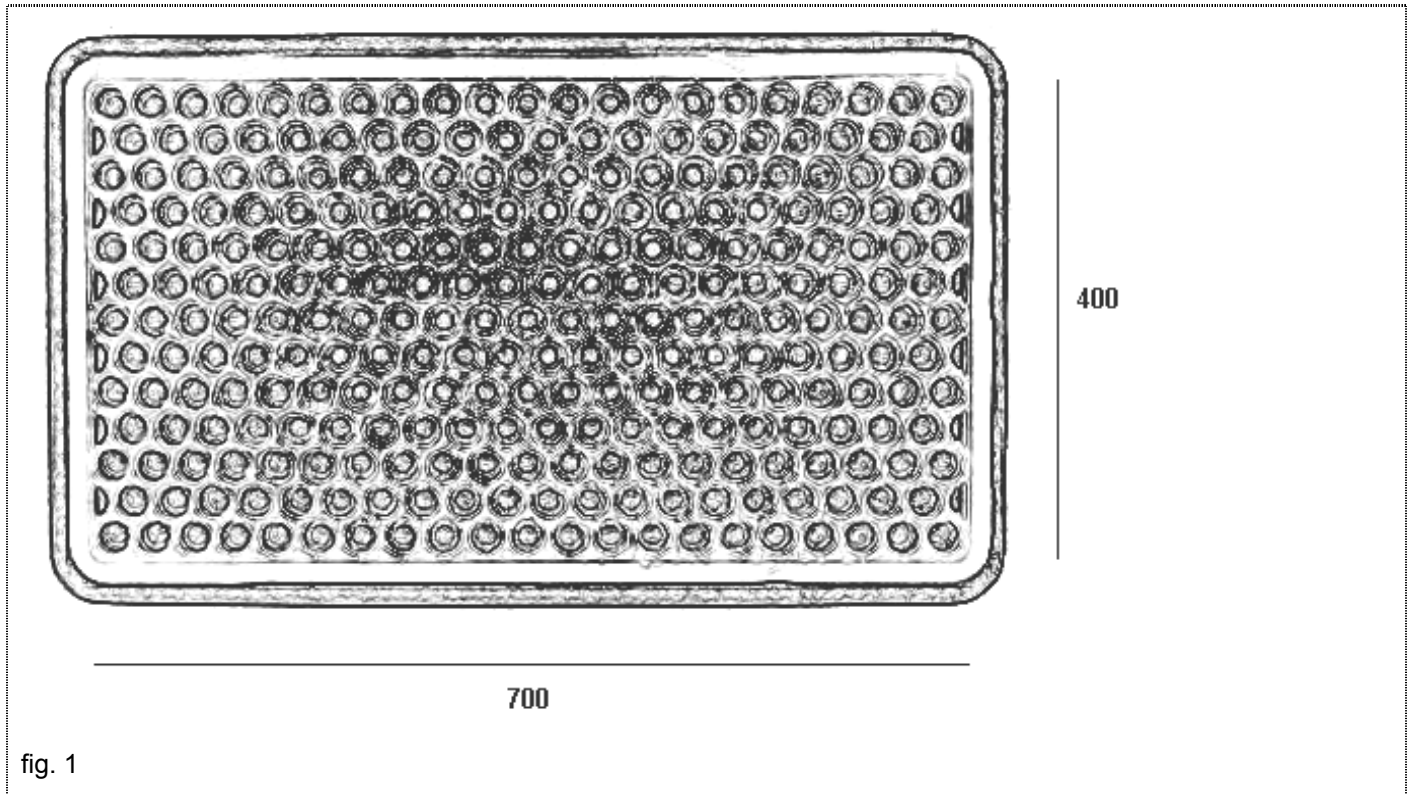

PRODUCT DRAWING

Description: **Derby Half Step**

Code: **66091**

fig. 3

Product weight	5.1-kg. (Shipping weight: 5.63-kg.)
Maximum user weight	190-kg.