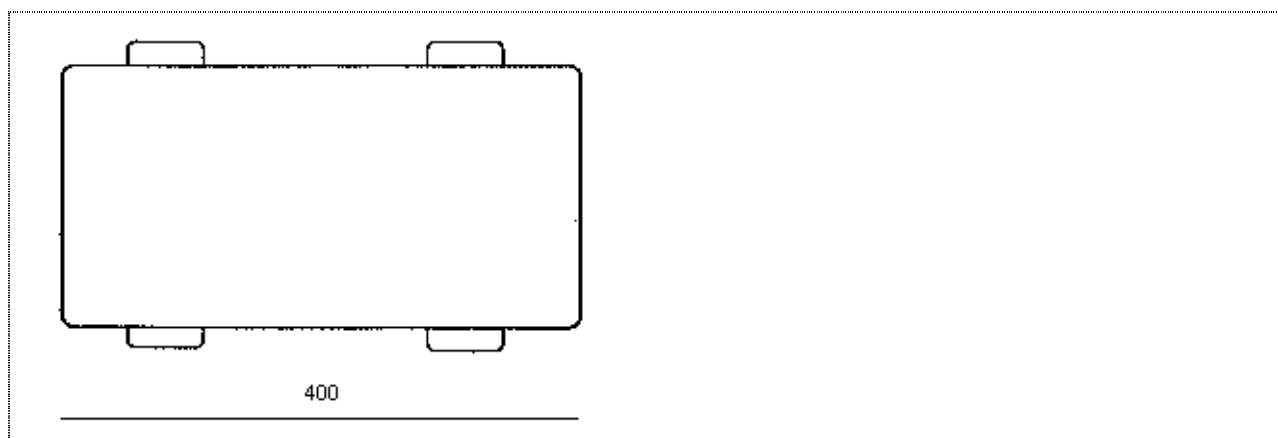

PRODUCT DRAWINGDescription: **Derby In-Bath Seat - 15cm**Code: **6006**

Product weight	1.7 kg. (shipping weight: 1.985 kg.)
Maximum user weight	190 kg.