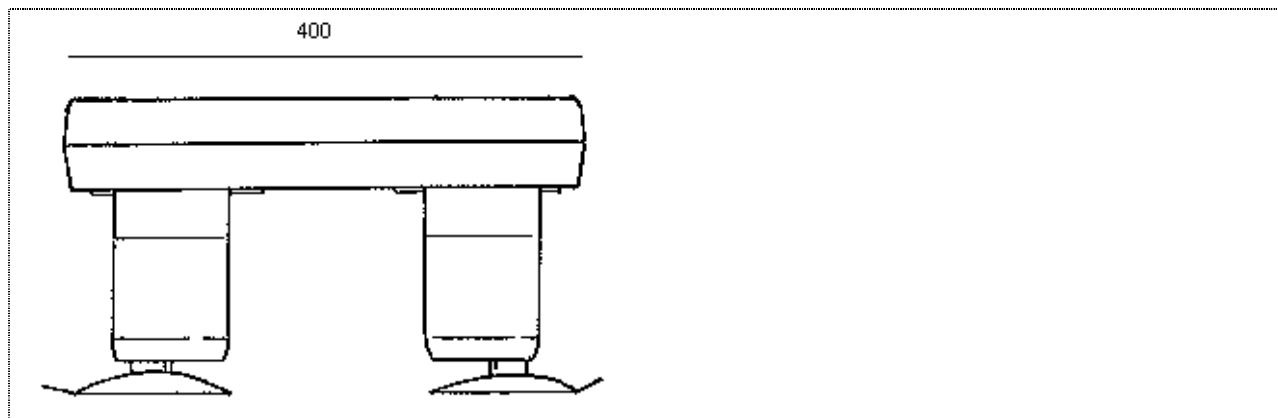

PRODUCT DRAWINGDescription: **Derby In-Bath Seat - 15cm**Code: **6006**

Product weight	1.7 kg. (shipping weight: 1.985 kg.)
Maximum user weight	190 kg.