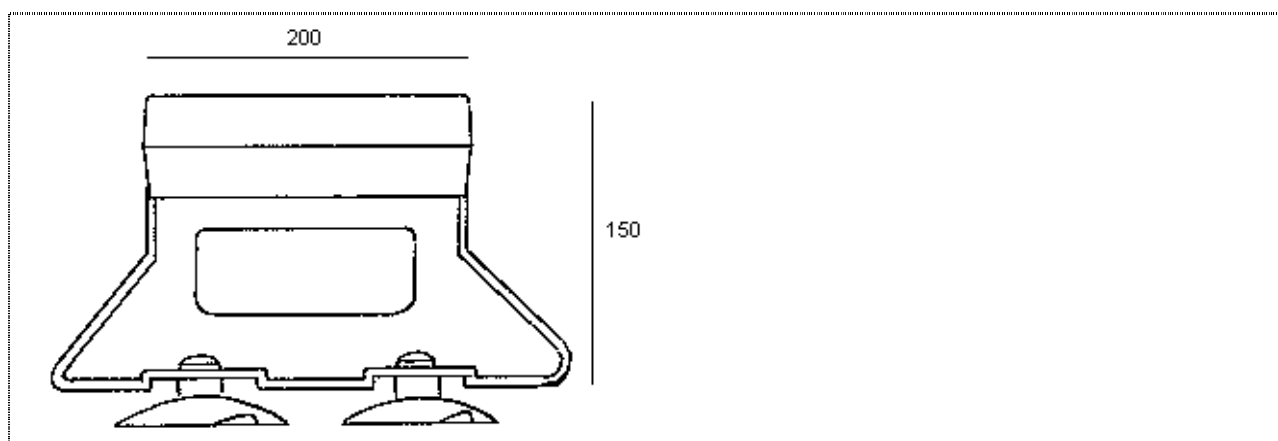

PRODUCT DRAWINGDescription: **Derby In-Bath Seat - 15cm**Code: **6006**

Product weight	1.7 kg. (shipping weight: 1.985 kg.)
Maximum user weight	190 kg.