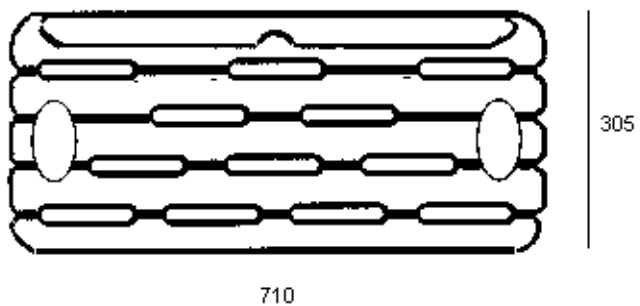

PRODUCT DRAWING

Description: **Derby Over Bathboard - with cleat fittings**Code: **6007/C**

Fits a UK standard bath of 70cm overall width
Maximum pillar span: 63cm
Minimum pillar span: 44cm

Product weight	2.2 kg. (shipping weight: 2.6 kg.)
Maximum user weight	190 kg.