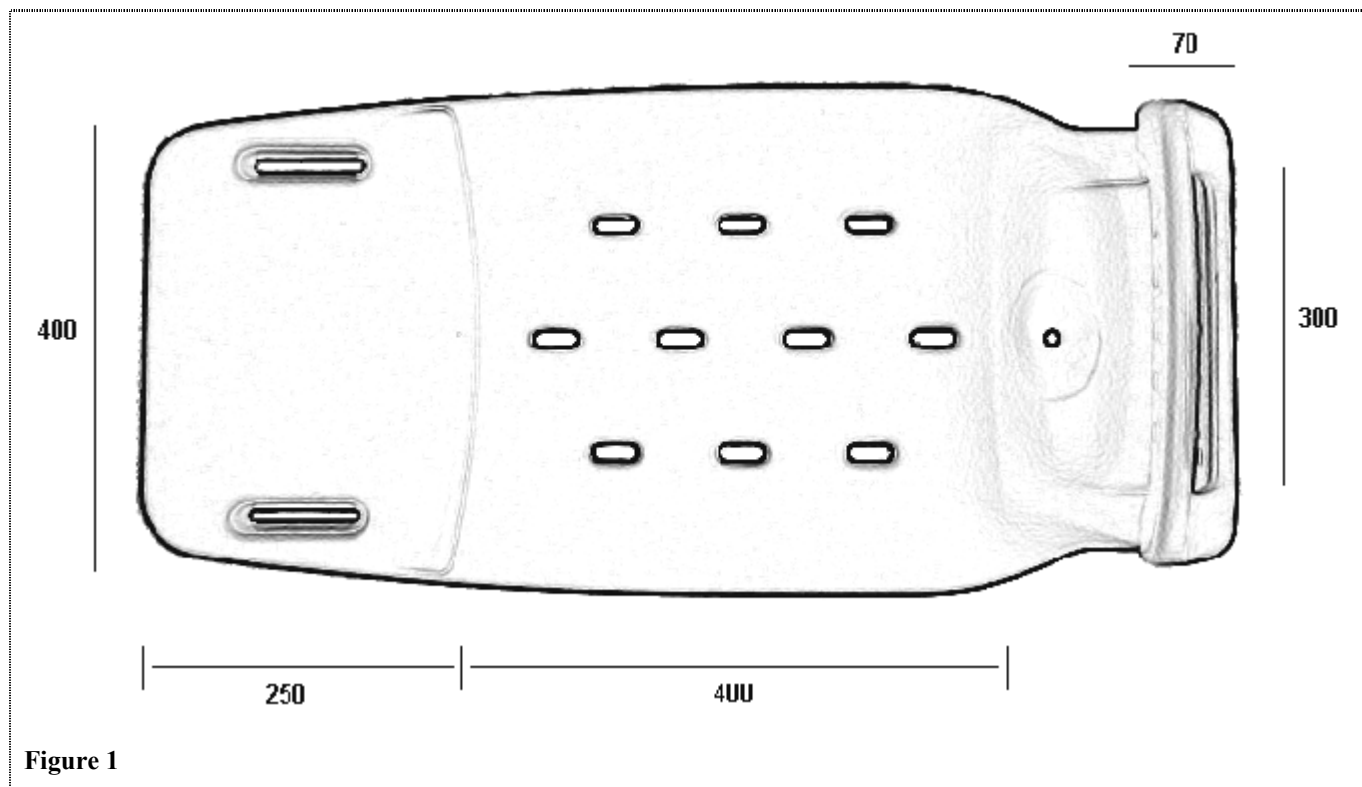

# PRODUCT DRAWING

Description: **Derby Bathbench**

Code: **60075**

Figure 1

Figure 2

## Range of Fit to Bathtubs

Will fit bathtubs between 620-mm to 700-mm width measured from the wall side to edge of bathtub.

**PRODUCT DRAWING****Figure 3**

Product weight:	3.6 kg. (shipping weight: 4.35 kg.)
Maximum user weight:	150-kg.
Material:	Polythene