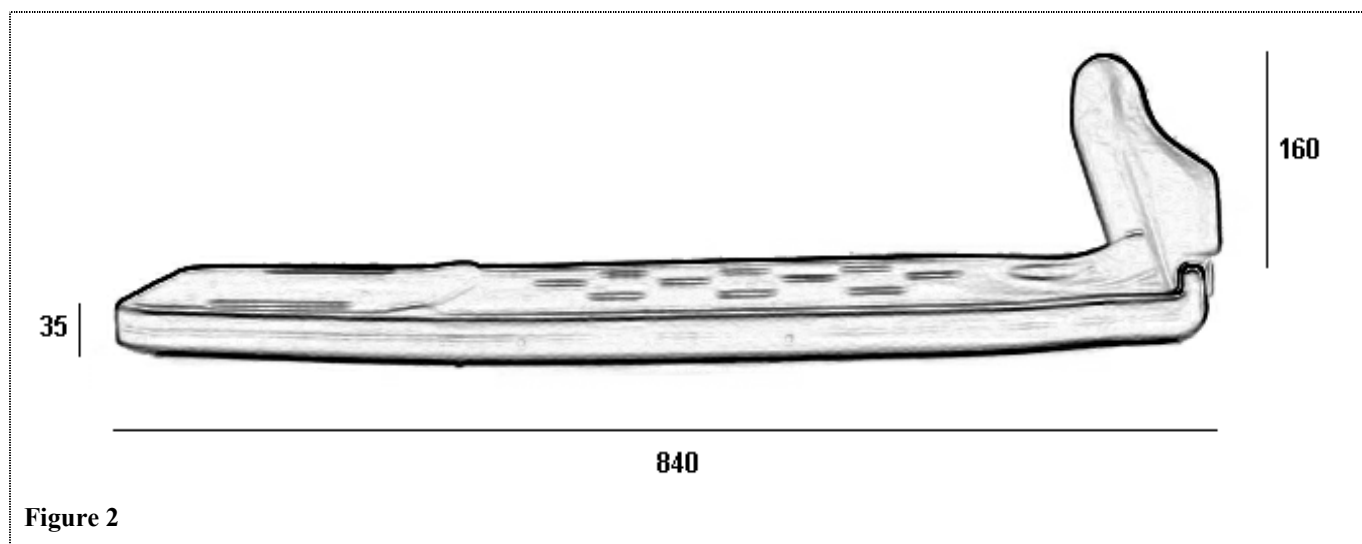

# PRODUCT DRAWING

Description: **Derby Bathbench**

Code: **60075**

Figure 1

Figure 2

## Range of Fit to Bathtubs

Will fit bathtubs between 620-mm to 700-mm width measured from the wall side to edge of bathtub.

**PRODUCT DRAWING****Figure 3**

Product weight:	3.6 kg. (shipping weight: 4.35 kg.)
Maximum user weight:	150-kg.
Material:	Polythene