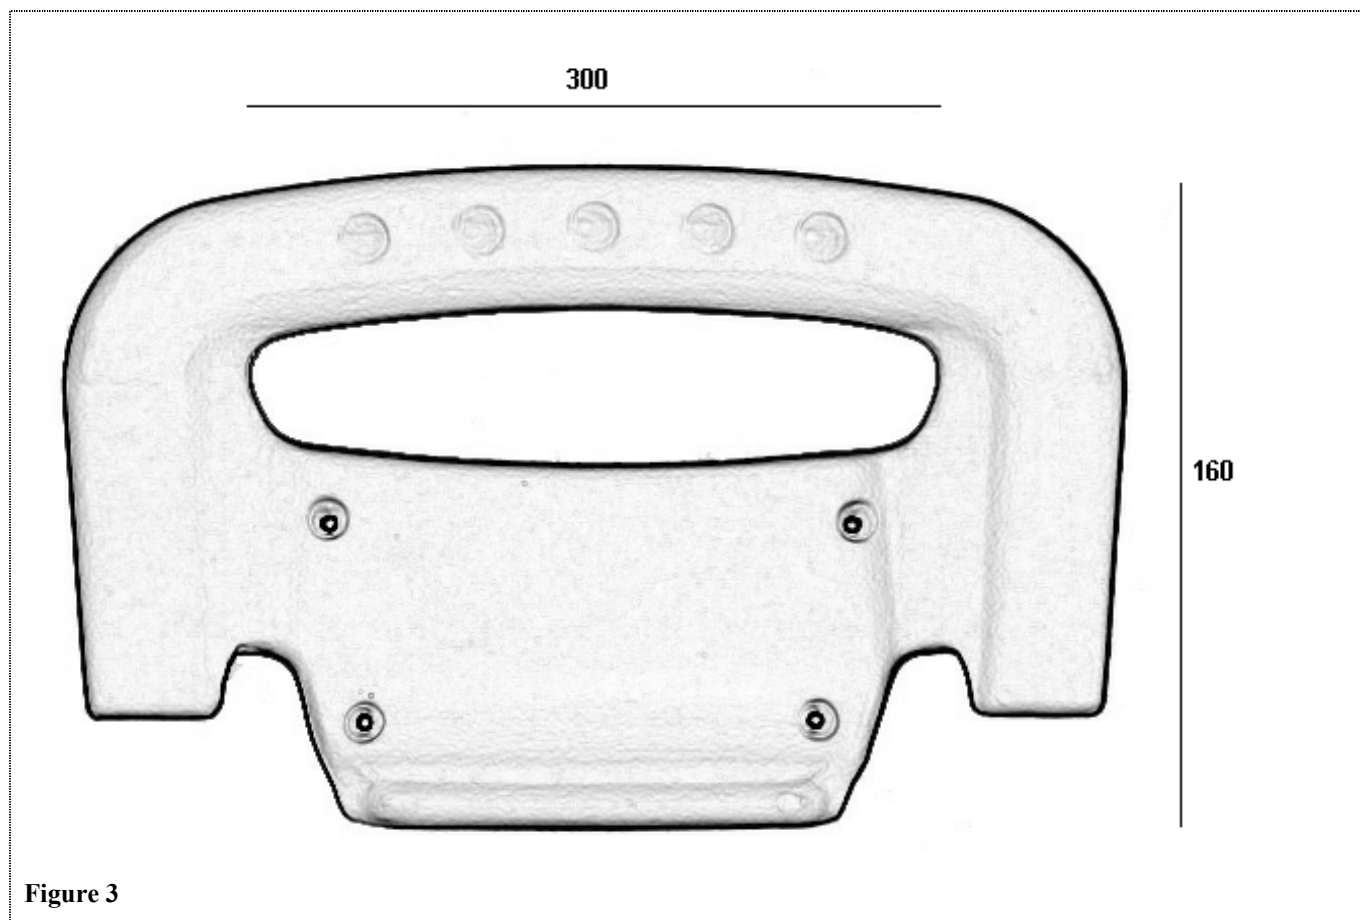

# PRODUCT DRAWING

Description: **Derby Bathbench**

Code: **60075**

Figure 1

Figure 2

## Range of Fit to Bathtubs

Will fit bathtubs between 620-mm to 700-mm width measured from the wall side to edge of bathtub.

**PRODUCT DRAWING****Figure 3**

Product weight:	3.6 kg. (shipping weight: 4.35 kg.)
Maximum user weight:	150-kg.
Material:	Polythene