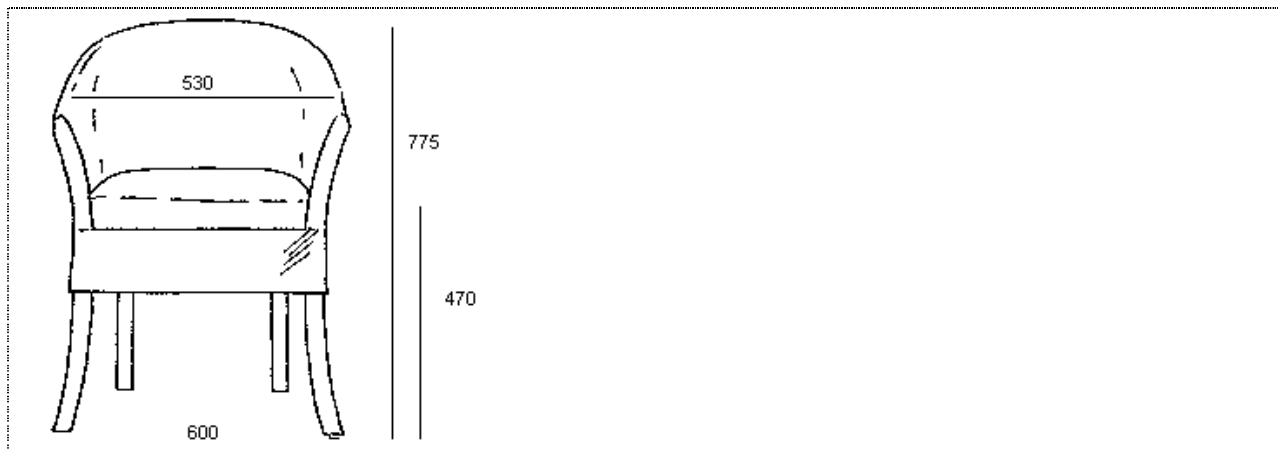

# PRODUCT DRAWING

Description: **Basketweave Commode Chair**

Code: **5504**

Figure 1

Figure 2

Figure 3

Product weight	7.2 kg. (shipping weight: 9.56 kg.)
Maximum user weight	160 kg.