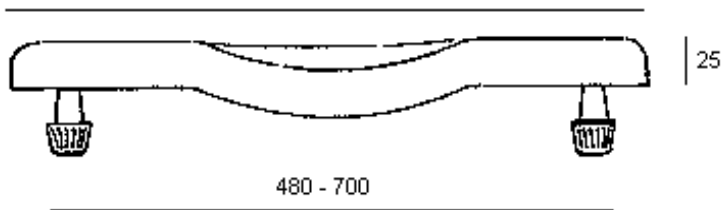

**PRODUCT DRAWING**Description: **Cosby Over Bathboard - 710mm**Code: **6407**

710

25

480 - 700

285

95

70

200

Product weight	2.6 kg. (shipping weight: 2.959 kg. / multi-pack: 10.759 kg.)
Maximum user weight	190 kg.

# PRODUCT DRAWING

Description: **71cm Cosby Heavy Duty Bathboard**

Code: **64075**

Product weight	3.12 kg. (shipping weight: 3.48 kg)
Maximum user weight	250 kg.