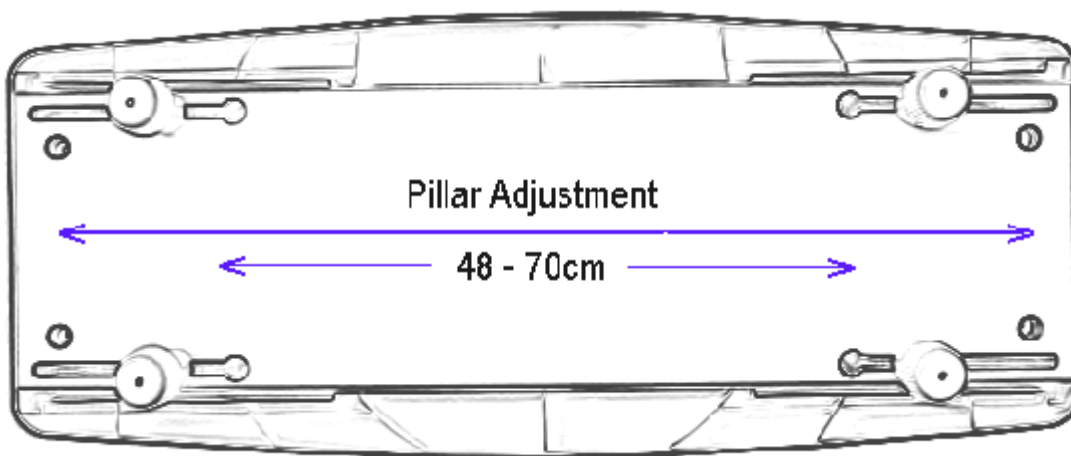

**PRODUCT DRAWING**Description: **Cosby Over Bathboard - 710mm**Code: **6407**

710

25

480 - 700

285

95

70

200

# PRODUCT DRAWING

Description: **71cm Cosby Heavy Duty Bathboard**

Code: **64075**

Product weight	3.12 kg. (shipping weight: 3.48 kg)
Maximum user weight	250 kg.