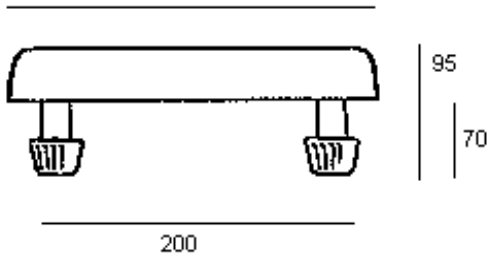

**PRODUCT DRAWING**Description: **Cosby Over Bathboard - 710mm**Code: **6407**

710

25

480 - 700

285

95

70

200

Product weight	2.6 kg. (shipping weight: 2.959 kg. / multi-pack: 10.759 kg.)
Maximum user weight	190 kg.

# PRODUCT DRAWING

Description: **71cm Cosby Heavy Duty Bathboard**

Code: **64075**

Product weight	3.12 kg. (shipping weight: 3.48 kg)
Maximum user weight	250 kg.