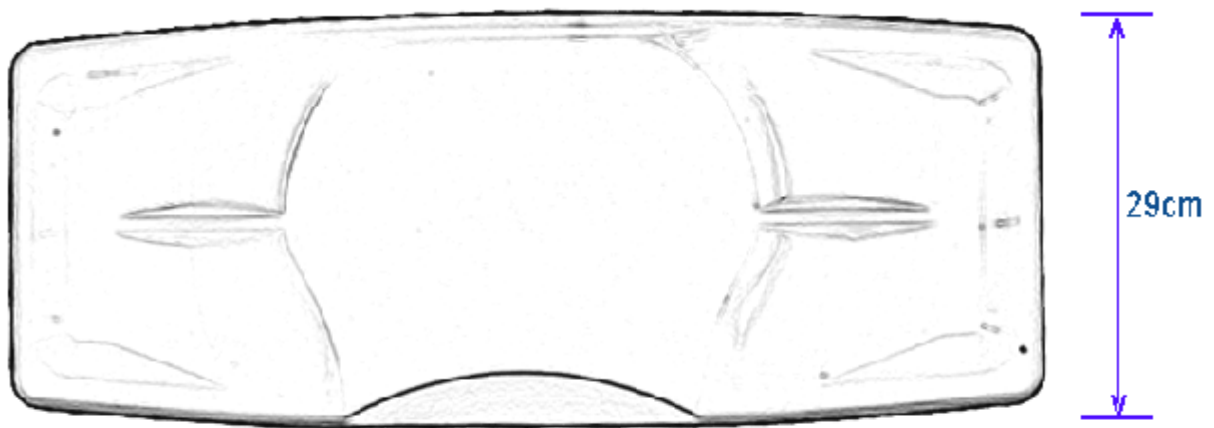

**PRODUCT DRAWING**Description: **Cosby Over Bathboard - 710mm**Code: **6407**

710

25

480 - 700

285

95

70

200

Product weight	2.6 kg. (shipping weight: 2.959 kg. / multi-pack: 10.759 kg.)
Maximum user weight	190 kg.

# PRODUCT DRAWING

Description: **71cm Cosby Heavy Duty Bathboard**

Code: **64075**

Product weight	3.12 kg. (shipping weight: 3.48 kg)
Maximum user weight	250 kg.