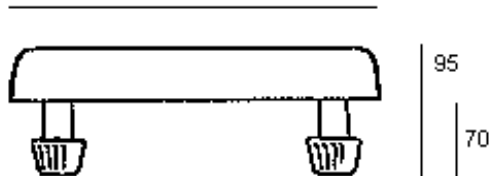

PRODUCT DRAWINGDescription: **Cosby Over Bathboard - 710mm**Code: **6407**

710

25

480 - 700

285

95

70

200

Product weight	2.6 kg. (shipping weight: 2.959 kg. / multi-pack: 10.759 kg.)
Maximum user weight	190 kg.

PRODUCT DRAWING

Description: **71cm Cosby Heavy Duty Bathboard**

Code: **64075**

Product weight	3.12 kg. (shipping weight: 3.48 kg)
Maximum user weight	250 kg.