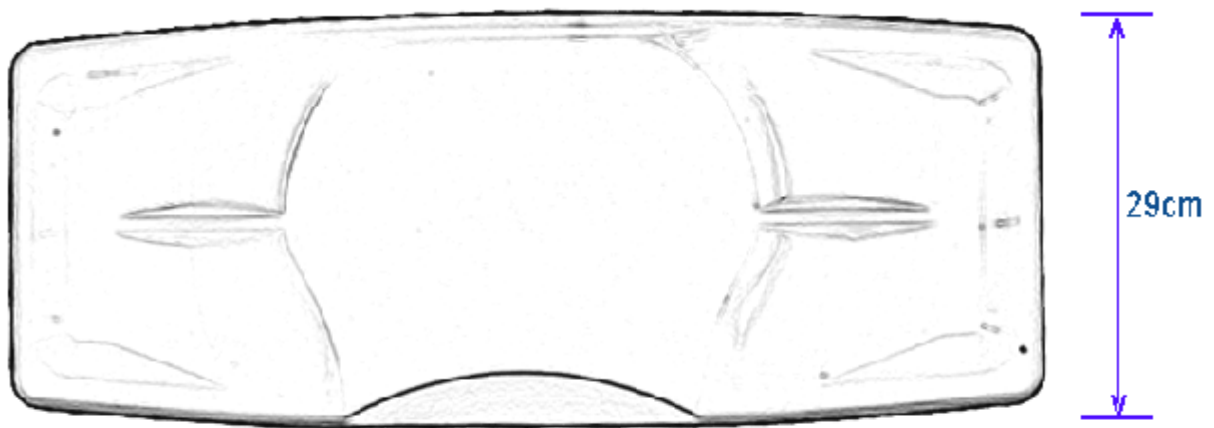

PRODUCT DRAWINGDescription: **Cosby Over Bathboard - 710mm**Code: **6407**

710

25

480 - 700

285

95

70

200

Product weight	2.6 kg. (shipping weight: 2.959 kg. / multi-pack: 10.759 kg.)
Maximum user weight	190 kg.

PRODUCT DRAWING

Description: **71cm Cosby Heavy Duty Bathboard**

Code: **64075**

Product weight	3.12 kg. (shipping weight: 3.48 kg)
Maximum user weight	250 kg.