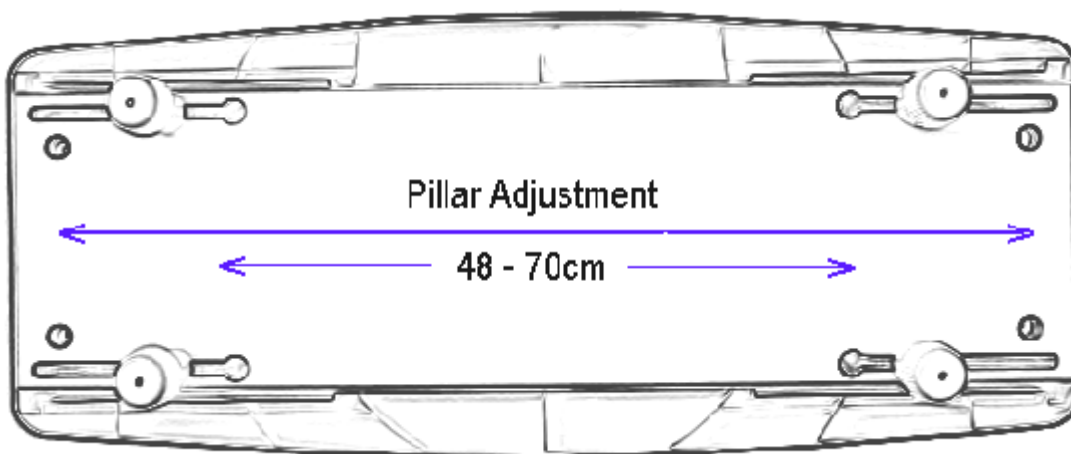

PRODUCT DRAWINGDescription: **Cosby Over Bathboard - 710mm**Code: **6407**

710

25

480 - 700

285

95

70

200

Product weight	2.6 kg. (shipping weight: 2.959 kg. / multi-pack: 10.759 kg.)
Maximum user weight	190 kg.

PRODUCT DRAWING

Description: **71cm Cosby Heavy Duty Bathboard**

Code: **64075**

Product weight	3.12 kg. (shipping weight: 3.48 kg)
Maximum user weight	250 kg.