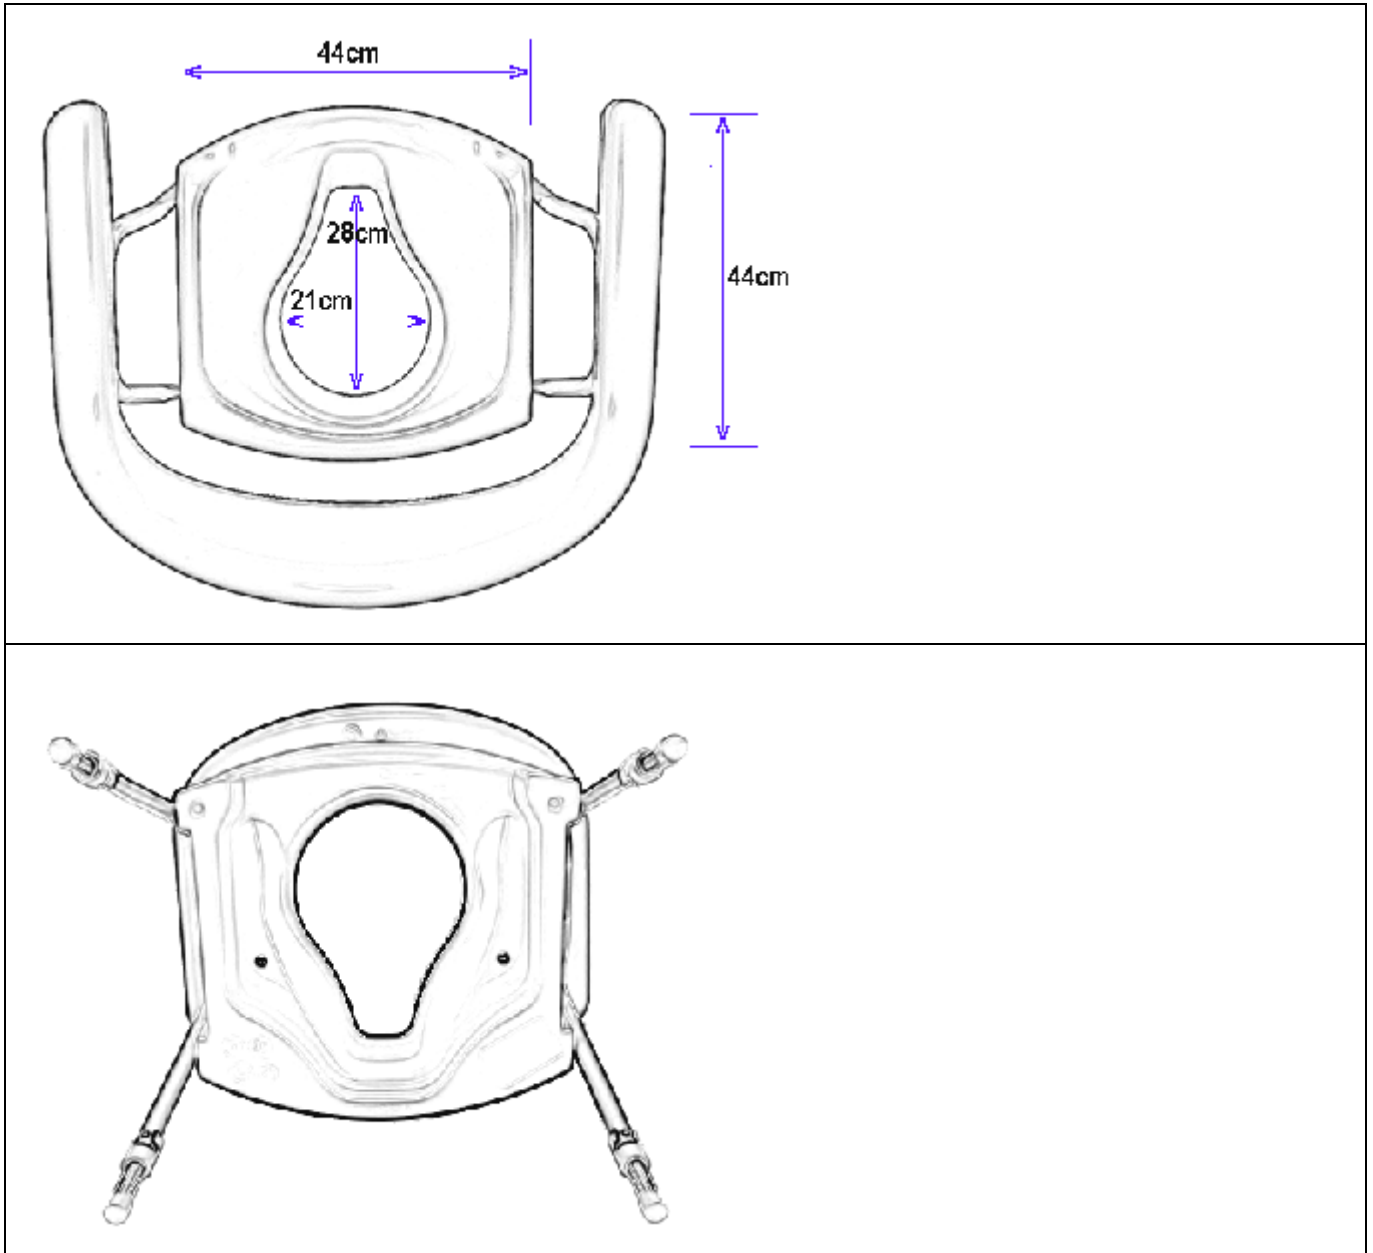

PRODUCT DRAWINGDescription: **Columbi Toilet Chair**Code: **67348**

PRODUCT DRAWINGDescription: **Columbi Toilet Chair**Code: **67348**

Product weight	7.9-kg. (shipping weight: *****-kg.)
Maximum user weight	190 kg.