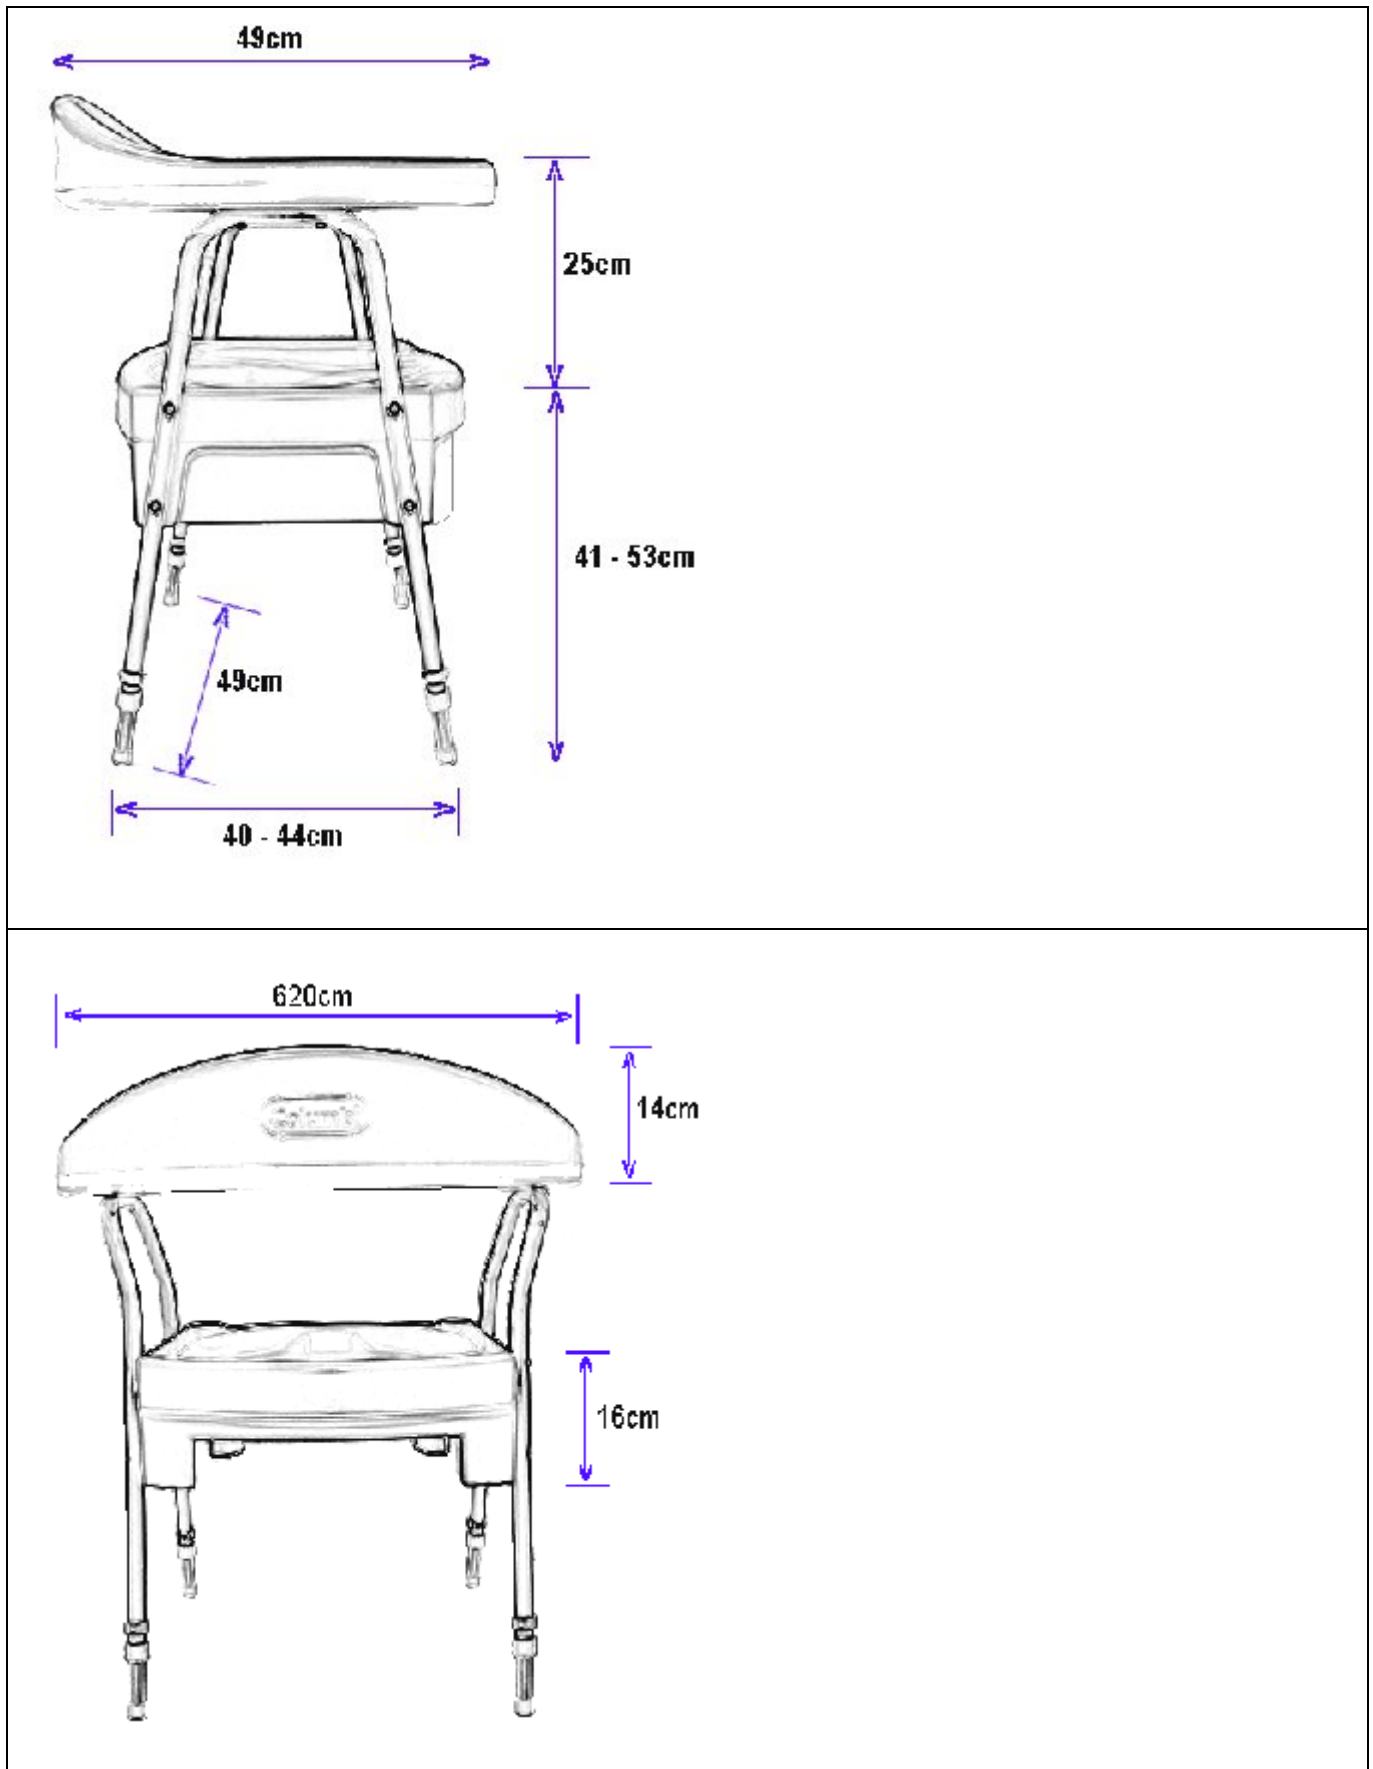

PRODUCT DRAWINGDescription: **Columbi Toilet Chair**Code: **67348**

PRODUCT DRAWINGDescription: **Columbi Toilet Chair**Code: **67348**

Product weight	7.9-kg. (shipping weight: *****-kg.)
Maximum user weight	190 kg.