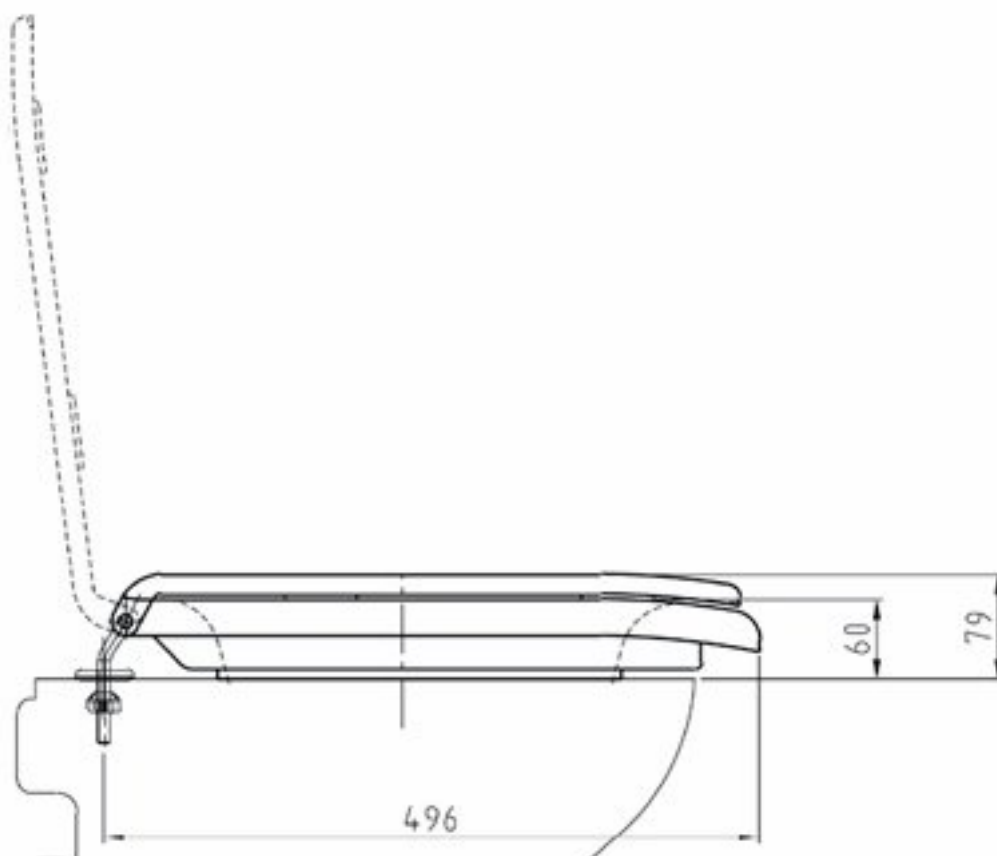

PRODUCT DRAWING

Description: **Big John Toilet Seat**

Code: **66230**

Product weight:	4.55 kg. (shipping weight: 6.27 kg.)
Maximum user weight:	381 kg.