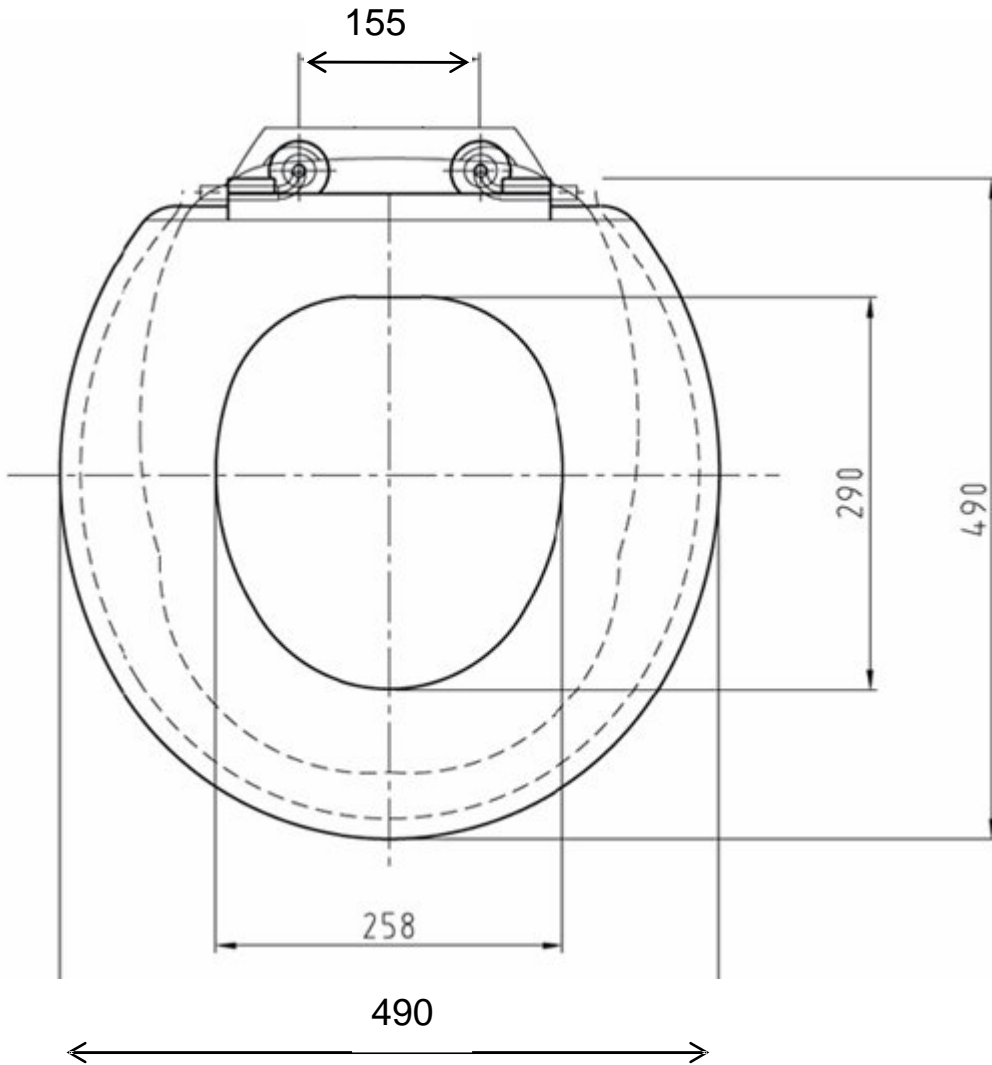

PRODUCT DRAWING

Description: **Big John Toilet Seat**

Code: **66230**

Product weight:	4.55 kg. (shipping weight: 6.27 kg.)
Maximum user weight:	381 kg.