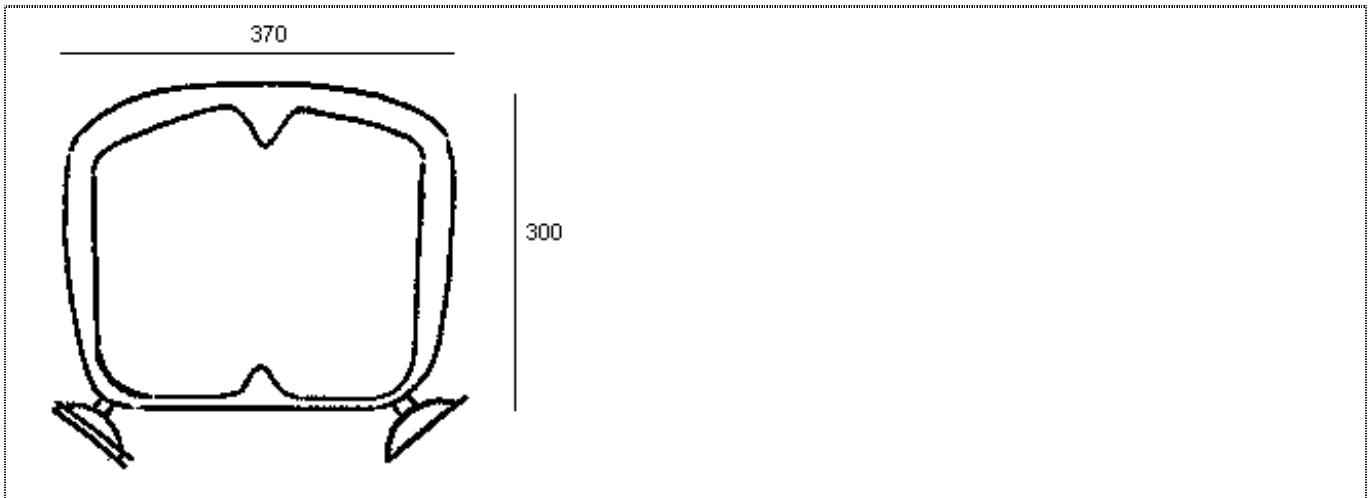

**PRODUCT DRAWING**Description: **Bath Shortener**Code: **6290**

Product weight	1.8 kg. (shipping weight: 2.17 kg.)
Maximum user weight	190 kg.