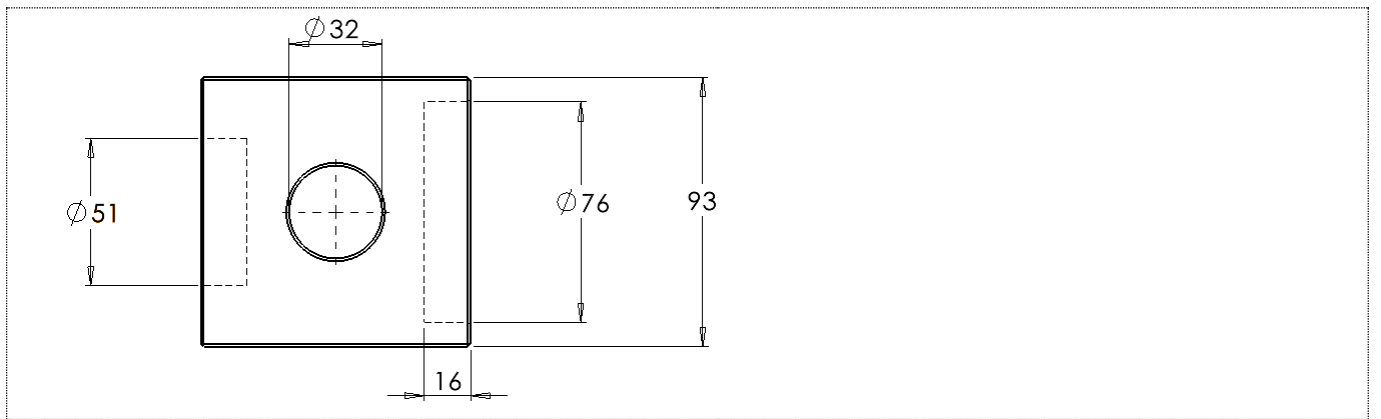

PRODUCT DRAWING

Description: **BAMBERRY™ Cube Raiser 4" / 9cm**

Code: **55913**

Product weight : 1.9 kg. (shipping weight: 2.0 kg.)
Maximum weight limit: 380 kg / 60 Stone / 840 lbs

 **GORDON ELLIS & CO.**
TRENT LANE
CASTLE DONINGTON
DERBY, ENGLAND DE74 2AT