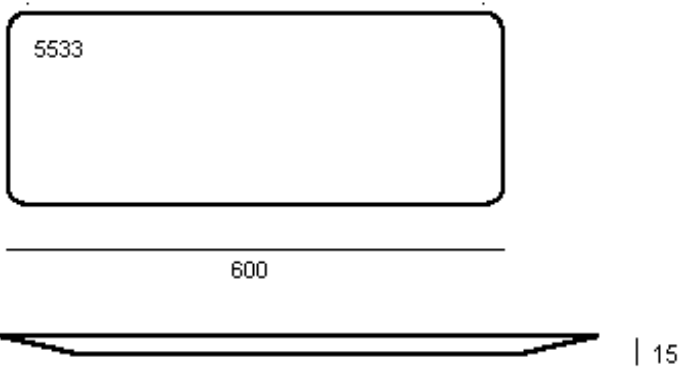

PRODUCT DRAWING

Description: **Transfer Board**Code: **5532**

Product weight	1.25 kg. (shipping weight: 1.5kg.)
Maximum user weight	130 kg.