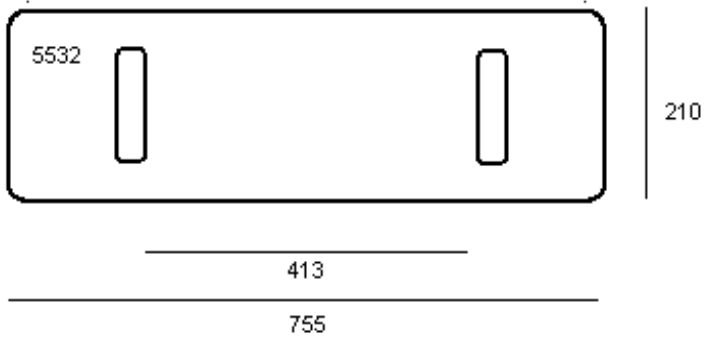

PRODUCT DRAWING

Description: **Transfer Board**Code: **5532**

Product weight	1.25 kg. (shipping weight: 1.5kg.)
Maximum user weight	130 kg.